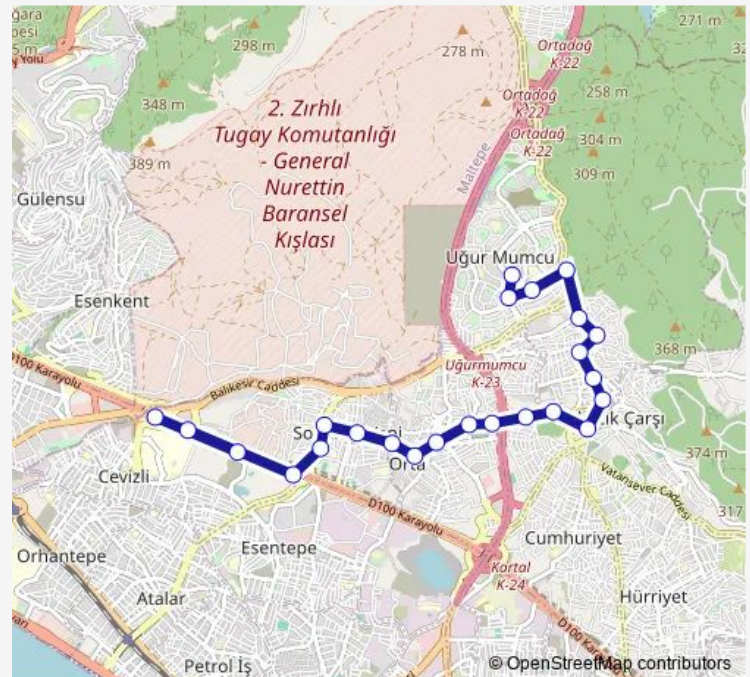

Saturday —

Sunday —

Route info

Direction: CEVİZLİ KÖPRÜSÜ

Stops: 24

Trip Duration: 0 hour 23 min

■ 134YK — Cevizli Köprüsü - Uğurmumcu

BusMaps