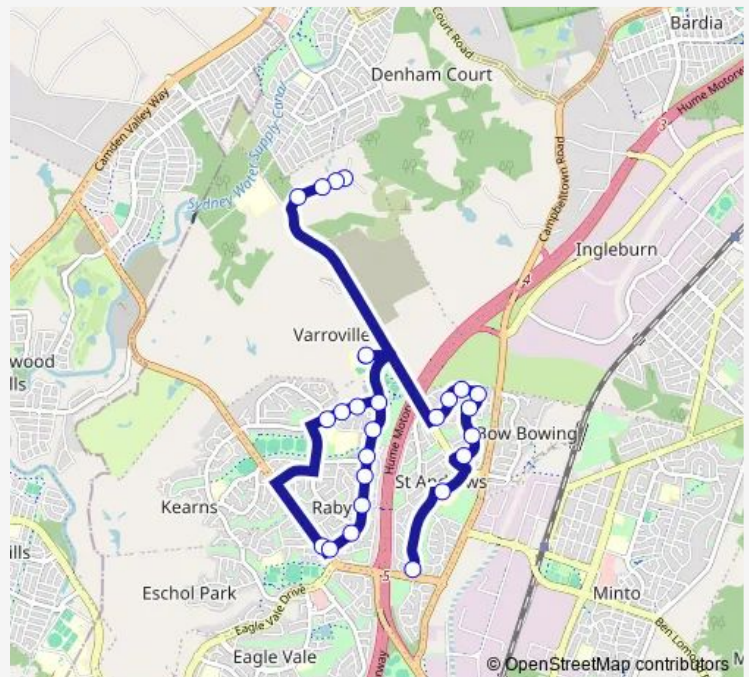

### Direction

St James Rd At St Davids Rd — St Andrews Community Centre, Stranraer Dr

25 stops

[Open route schedule](#)

St James Rd At St Davids Rd

St James Rd After St Davids Rd

St James Rd Opp 7

St James Rd Before St Andrews Rd

### Route schedule

St James Rd At St Davids Rd — St Andrews Community Centre, Stranraer Dr

Monday	08:22
Tuesday	08:22
Wednesday	08:22
Thursday	08:22
Friday	—
Saturday	—
Sunday	—

### Route info

Direction: St James Rd At St Davids Rd

Stops: 25

Trip Duration: 0 hour 19 min

Midlothian Rd At Selkirk St

Aberdeen Rd Opp Glasgow St

Aberdeen Rd At Duncansby Cres

St Andrews Public School, Ballantrae Dr