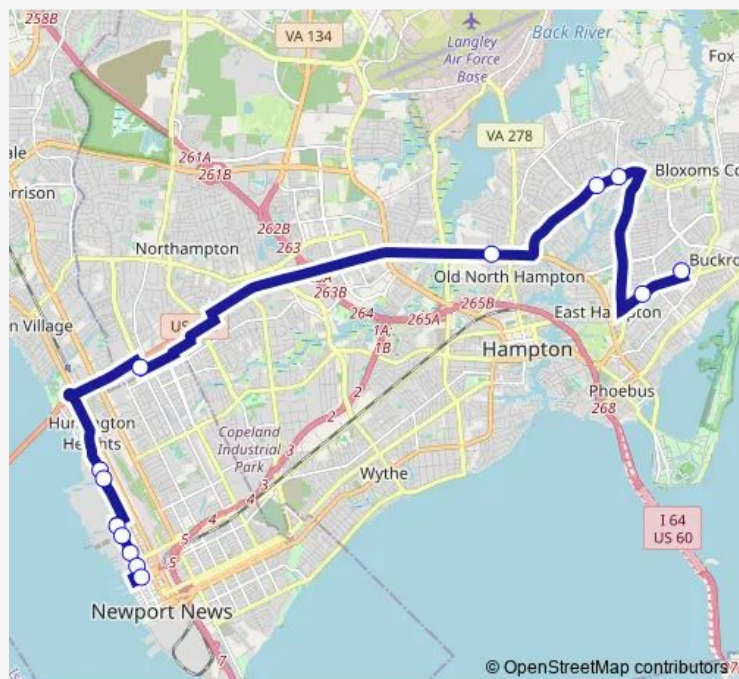

Mercury & Salem

Orcutt & 81st

River Road

North Gate Grumman Shelter

Washington & 49th

Washington & 46th

Washington & 41st

Washington & 37th

Saturday —

Sunday —

Route info

Direction: Skyland & Pembroke

Stops: 13

Trip Duration: 0 hour 41 min

405 — W. Oaks/Col.Mall

Direction

Newport News Transit Center — Skyland & Pembroke

15 stops

[Open route schedule](#)

Newport News Transit Center

Washington & 37th

Washington & 42nd

Washington & 46th

Washington & 49th

49th & Huntington

Warwick & 51st

North Gate Grumman Shelter

Nggrum Walk IN Gate

Marshall & 79th

79th & Orcutt

Orcutt & 81st

FOX Hill & Willow Oaks