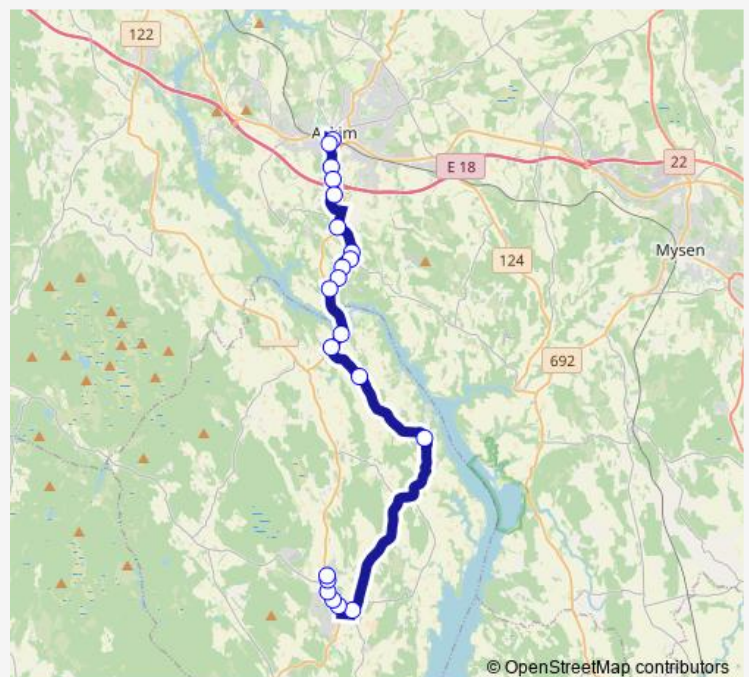

Skiptvet sentrum

Vestgård skole

Route schedule

Askim stasjon — Vestgård skole

Monday 08:00

Tuesday 08:00

Wednesday 08:00

Thursday 08:00

Friday 08:00

Saturday —

Sunday —

Route info

Direction: Askim stasjon

Stops: 21

Trip Duration: 0 hour 33 min

■ 405 — Aamodt-Askim

BusMaps

Direction

Kirkelund skole — Askim stasjon

21 stops

[Open route schedule](#)

Kirkelund skole

Bilit

Ladim