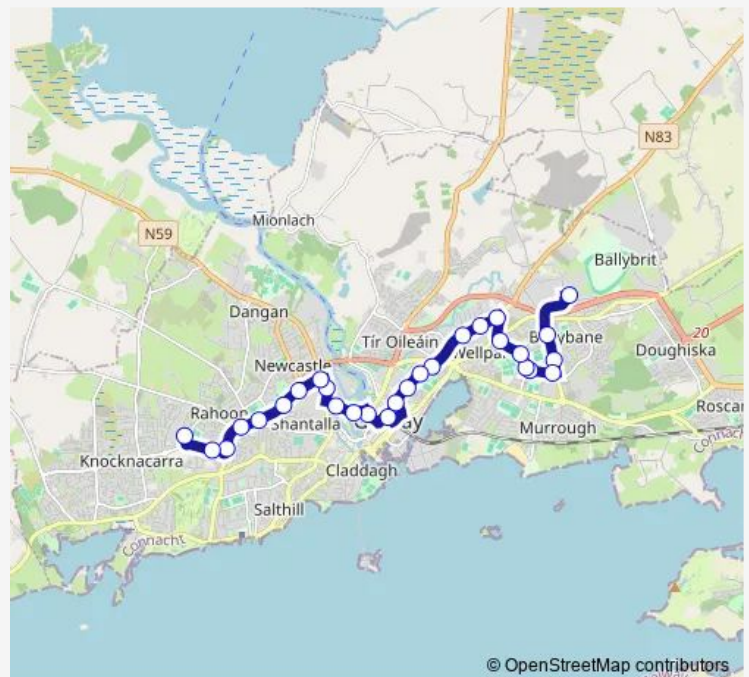

Bus 405 Ragoon - Eyre Square - Ballybane

[Go to website](#)

Direction

Ballybane Ind Estate — Gort na Bro

28 stops

[Open route schedule](#)

- Ballybane Ind Estate
- Ballybane Centre
- Walter Macken Road
- St James Road
- Mervue Health Clinic
- Walter Macken Rd
- Michael Collins Rd
- Pearse Avenue
- Riverside View
- Riverside View
- Glenanail Drive
- Cemetery
- Cookes Terrace
- Cill Ard
- St Bridget's Place
- Eyre Square East (Stop No 5)
- Francis Street
- Galway Cathedral
- Uni of Galway
- Newcastle PO
- Snipe Lawn

Route schedule

Ballybane Ind Estate — Gort na Bro

Monday	06:45-23:40
Tuesday	06:45-23:40
Wednesday	06:45-23:40
Thursday	06:45-23:40
Friday	06:45-23:40
Saturday	08:00-23:47
Sunday	08:00-23:20

Route info

Direction: Ballybane Ind Estate

Stops: 28

Trip Duration: 0 hour 39 min

405 — Ragoon - Eyre Square - Ballybane

Westside Park

Westside Retail

Westside Pitches

Gleann Dara

Deane Roundabout

W Distributor Road

Gort na Bro

Direction

Gort na Bro — Ballybane Ind Estate

28 stops

[Open route schedule](#)

Gort na Bro

Garrai de Brun