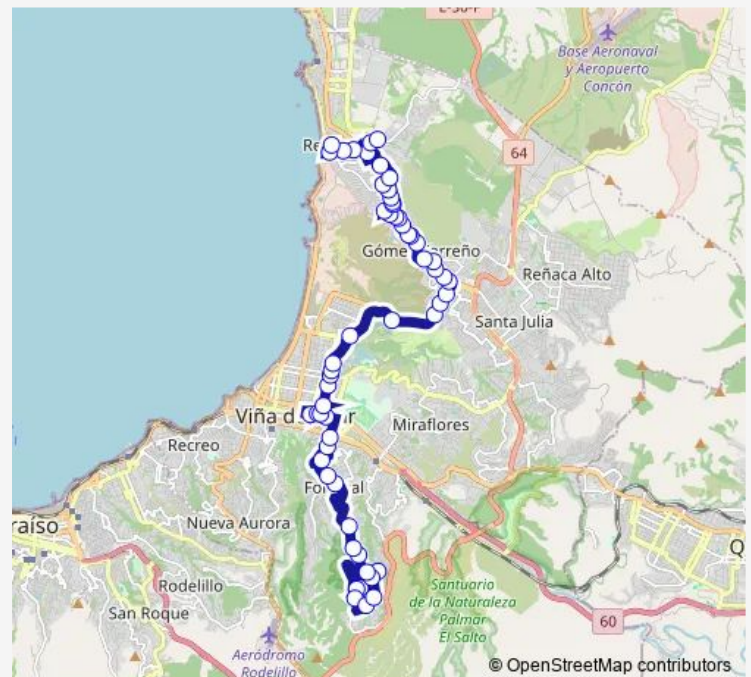

Central Electrica

La Marina - Mercado

5 Oriente Cruz Verde

Route schedule

Rio Aysen - Isla Condor — Club Español De Reñaca

Monday 06:00-22:00

Tuesday 06:00-22:00

Wednesday 06:00-22:00

Thursday 06:00-22:00

Friday 06:00-22:00

Saturday 07:00-22:00

Sunday 07:00-21:00

Route info

Direction: Rio Aysen - Isla Condor

Stops: 57

Trip Duration: 1 hour 4 min

Thursday 06:00-22:00

Friday 06:00-22:00

Saturday 07:00-22:00

Sunday 07:00-21:00

Route info

Direction: Club Español De Reñaca

Stops: 55

Trip Duration: 1 hour 11 min

Rogelio Astudillo - O'Higgins

Los Timbales

Rio Alvarez - Isla Carmen

Isla De Pascua - Rio Allipen

Rio Alvarez 62

Rio Aysen - Isla Condor

405 Bus time schedules and route maps are available in an offline PDF at busmaps.com. Use the busmaps.com website to see live bus times, train schedule or subway schedule, and step-by-step directions for all public transit in Valparaiso