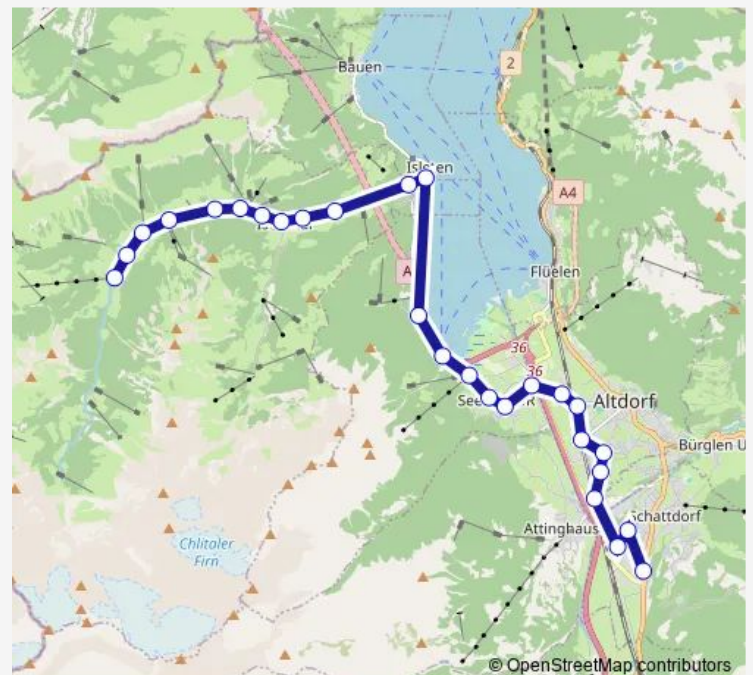

Isenthal, Schwybogenbrücke

Route schedule

Schattdorf, Rossgiessen — Isenthal, Seilbahn St. Jakob

Monday 06:10

Tuesday 06:10

Wednesday 06:10

Thursday 06:10

Friday 06:10

Saturday —

Sunday —

Route info

Direction: Schattdorf, Rossgiessen

Stops: 29

Trip Duration: 0 hour 42 min

405 — B 405

Isenthal, Post

Isenthal, Luss

Isenthal, Weid-Furggelen

Isenthal, Schwanden

Isenthal, Schluchen

Isenthal, Chliwäldli

Isenthal, Stettli

Isenthal, Seilbahn St. Jakob

Direction

Wednesday 06:02-18:03

Thursday 06:02-18:03

Friday 06:02-18:03

Saturday —

Sunday —

Route info

Direction: Isenthal, Seilbahn St. Jakob

Stops: 27