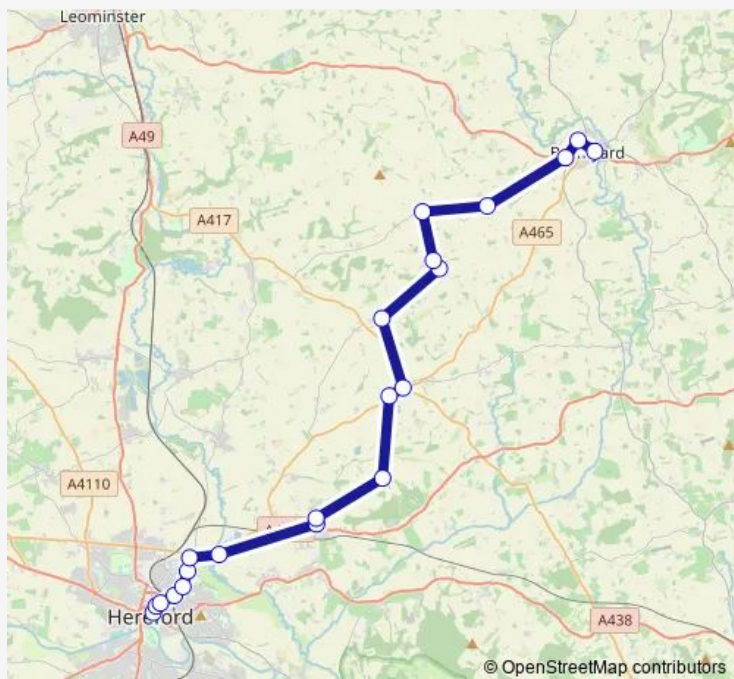

Thursday —

Friday —

Saturday —

Sunday —

Route info

Direction: Shire Hall

Stops: 21

Trip Duration: 1 hour 1 min

405 — Ledbury - Hereford

Direction

Pump Street — Market House

20 stops

[Open route schedule](#)

Pump Street

Tower Hill

Clover Road

—

Route info

Direction: Pump Street

Stops: 20

Trip Duration: 0 hour 47 min

Direction

Memorial — Pump Street

21 stops

Friday

—

Saturday

—

Sunday

—

Route info

Direction: Memorial