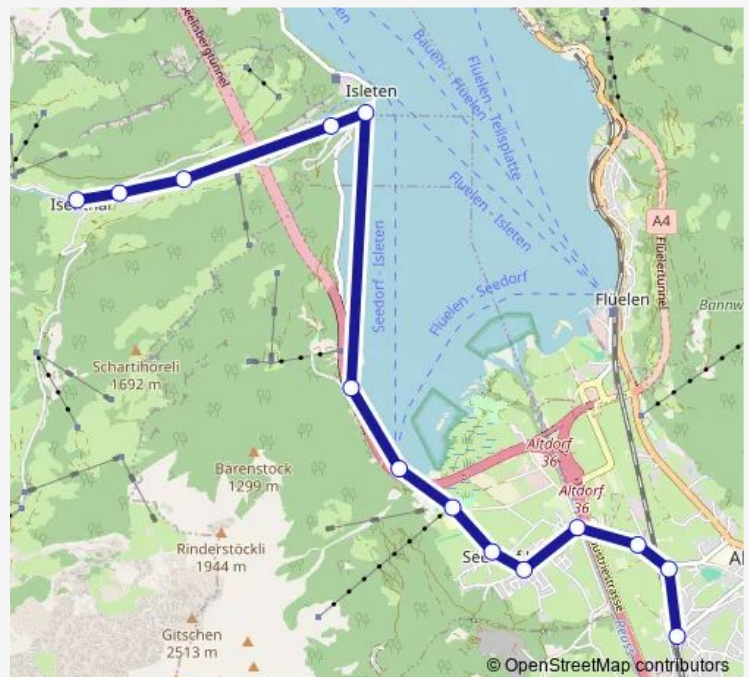

Seedorf UR, Reussbrücke

Altdorf UR, Allmend

Altdorf UR, Chornmatt

Altdorf UR, Bahnhof Ost

Route schedule

Isenthal, Post — Altdorf UR, Bahnhof Ost

Monday	18:45
Tuesday	—
Wednesday	—
Thursday	18:45
Friday	18:45
Saturday	18:45
Sunday	18:45

Route info

Direction: Isenthal, Post

Stops: 14

Trip Duration: 0 hour 23 min

405 — B 405

Direction

Altdorf UR, Bahnhof Ost — Isenthal, Post

15 stops

[Open route schedule](#)

Altdorf UR, Bahnhof Ost

Altdorf UR, Chornmatt

Altdorf UR, Allmend

Seedorf UR, Reussbrücke

Seedorf UR, Wyden

Seedorf UR, Dorf

Seedorf UR, Grund

Route schedule

Altdorf UR, Bahnhof Ost — Isenthal, Post

Monday 18:21

Tuesday —

Wednesday —

Thursday 18:21

Friday 18:21

Saturday 18:21