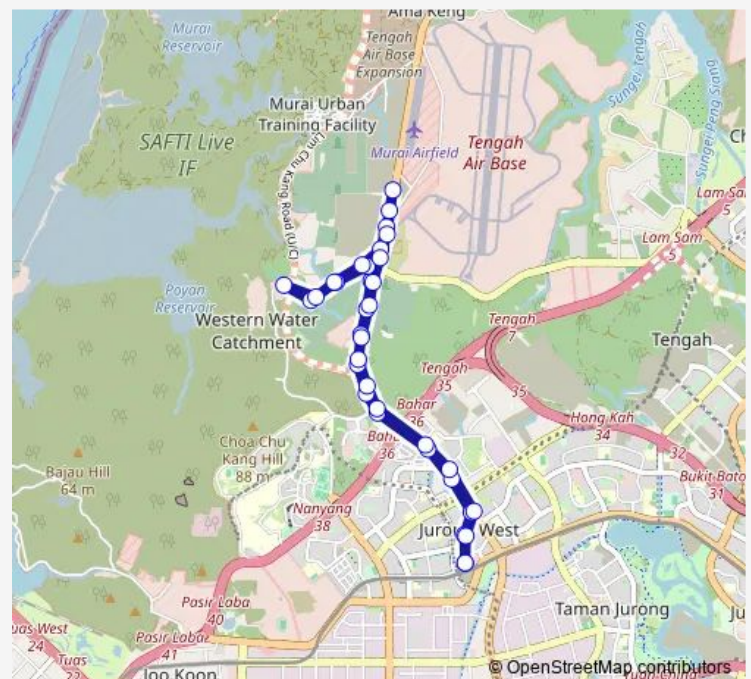

Thursday 07:00

Friday 07:00

Saturday 07:00

Sunday 07:00

Route info

Direction: Boon Lay Int

Stops: 35

Trip Duration: 1 hour 0 min