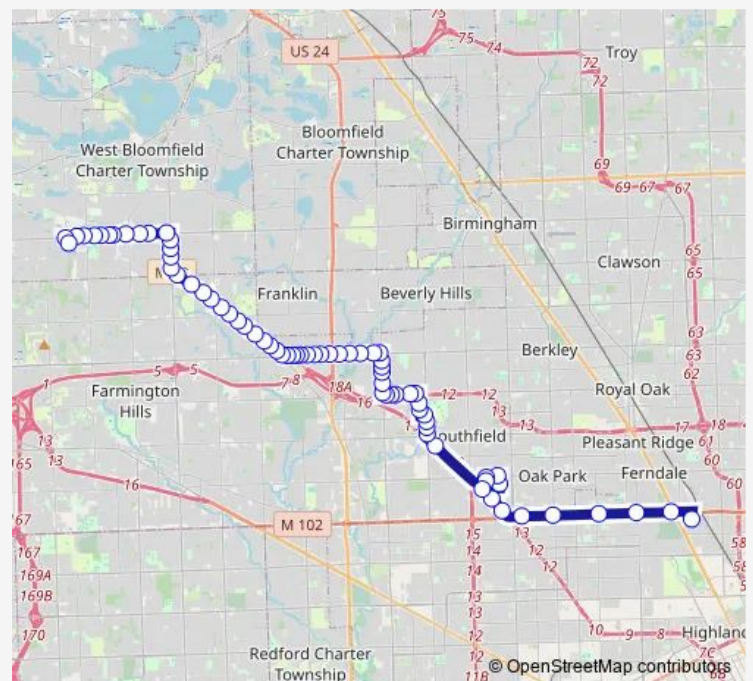

### Route schedule

Jason Hargrove Transit Center BAY 9 — Henry Ford Medical Ctr

Monday 05:28-21:29

Tuesday 05:28-21:29

Wednesday 05:28-21:29

Thursday 05:28-21:29

Friday 05:28-21:29

Saturday 08:25-19:25

### Route info

Direction: Jason Hargrove Transit Center BAY 9

Stops: 72

Trip Duration: 0 hour 54 min

405 — Northwestern Highway

11 Mile RD + Harvard

11 Mile RD + Arlington

11 Mile RD + Corporate Dr

12 Mile RD + Bell Rd

12 Mile RD + Streamwood

12 Mile RD + Telegraph

12 Mile RD + Telegraph

12 Mile RD + Lockdale

12 Mile RD + Duffy

12 Mile RD + Case Av

12 Mile RD + Lakes Apt

## Route info

Direction: Henry Ford Medical Ctr

Stops: 74

Trip Duration: 1 hour 4 min

Northwestern + Wellington

Northwestern + Inkster

Northwestern + Sunset Strip

Northwestern + 29333