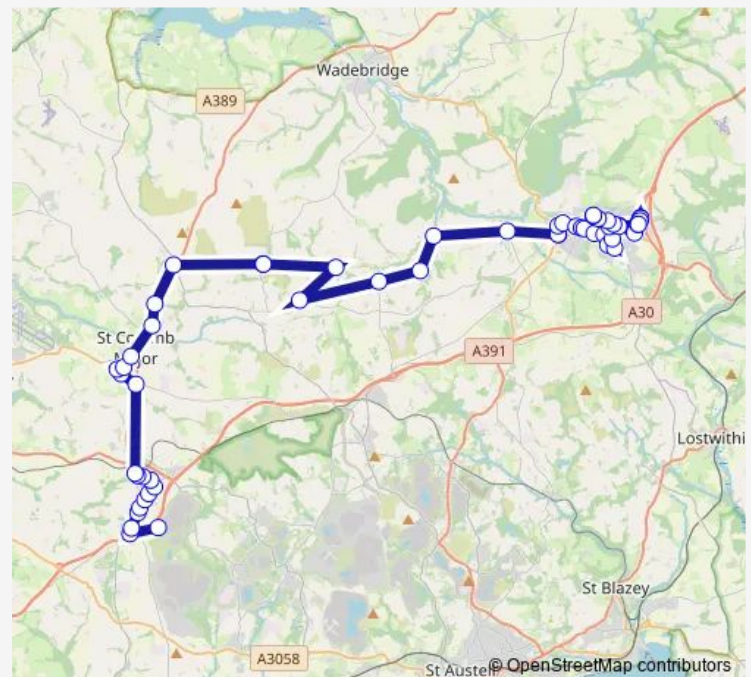

Thursday 09:25

Friday 09:25

Saturday —

Sunday —

Route info

Direction: Pedna Carne

Stops: 55

Trip Duration: 1 hour 25 min