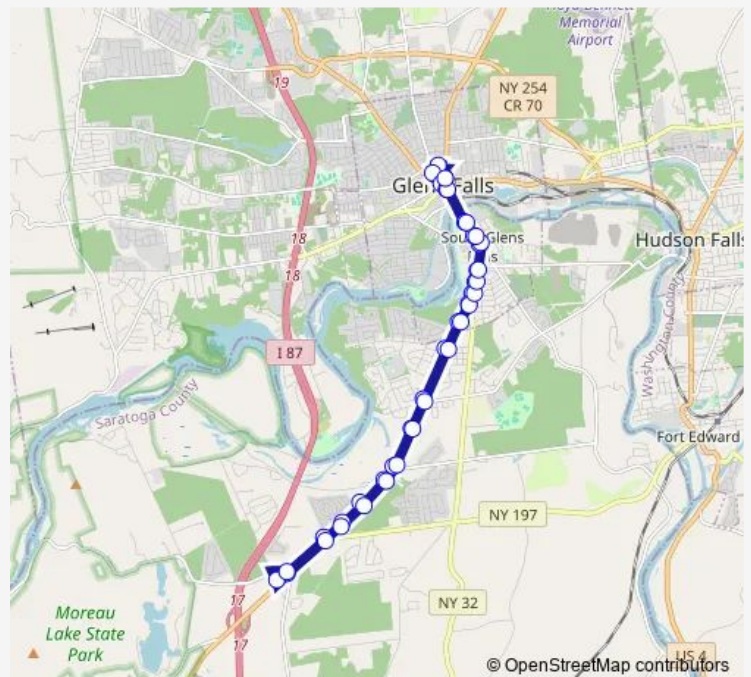

[Go to website](#)

Direction
 Ridge Street Terminal — Ridge Street Terminal
 42 stops
[Open route schedule](#)

- Ridge Street Terminal
- E. Washington St (Rite Aid)
- Bay St & Maple St
- 211 Glen St Downtown
- Glen St & Park St
- Main St & First St
- Main St & Third St
- Main St - Midtown Plaza - NBT Bank
- Saratoga Ave & W Marion Ave
- Saratoga Ave & Stewart Ave
- Saratoga Ave & Wilson Ave (Dollar General)
- 114 Saratoga Ave (O'Reilly Auto Parts)
- Hannaford - Rte.9 Gf
- Saratoga Ave & Fernwood Rd (Church)
- Saratoga Ave & Bluebird Rd
- 2 Sweets Trailer Park (Hudson Heights)
- Saratoga Ave & Reservoir Rd
- Saratoga Ave & Butler Rd
- Route 9 Mini Storage
- Saratoga Ave & Lamplighter Acres (All Town Fresh)
- Saratoga Ave & Reynolds Rd (Restore)

Route schedule
 Ridge Street Terminal — Ridge Street Terminal

Monday	06:30-17:10
Tuesday	06:30-17:10
Wednesday	06:30-17:10
Thursday	06:30-17:10
Friday	06:30-17:10
Saturday	08:30-17:40
Sunday	—

Route info
 Direction: Ridge Street Terminal
 Stops: 42
 Trip Duration: 0 hour 28 min

405 — Moreau / S. Glens Falls **BusMaps**

Saratoga Ave & Spier Falls Rd (Stewarts)

Fawn Rd - behind Dd

Spier Falls Rd - (Stewarts)

Saratoga Ave & Reynolds Rd (The Hillman Companies)

Saratoga Ave & Lamplighter Acres (Landmark Motor)

129 Saratoga Rd (Clearview Motel)

Saratoga Ave & Wilson Ave

Saratoga Ave & Stewart Ave

Saratoga Ave & W Marion Ave

Main St - Midtown Plaza - Mcdonalds

Main St & Third St

Main St & First St

Glen St & Park St