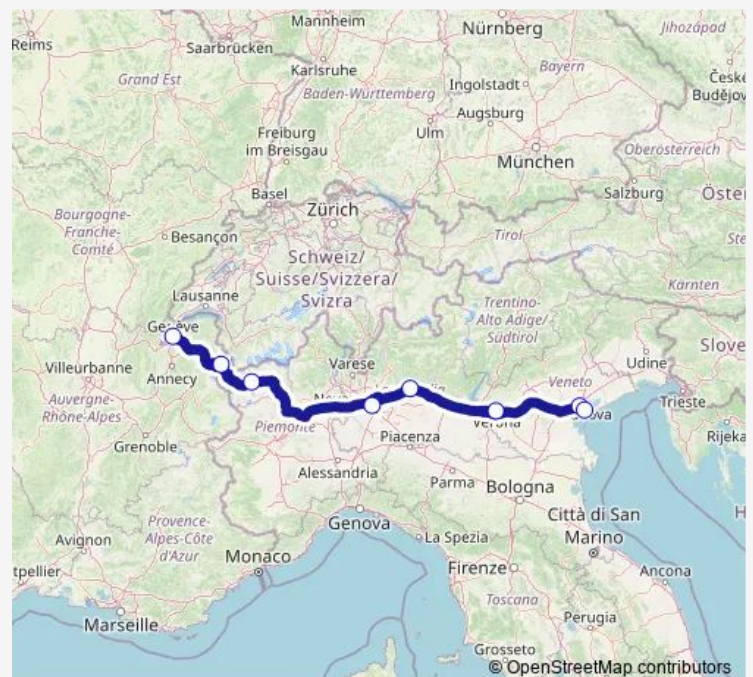

Aosta

Milan (Lampugnano bus station)

Bergamo (Orio al Serio Airport - Bgy)

Verona (Porta Nuova)

Venice Mestre (Stazione Fs)

Venice (Tronchetto)

Route schedule

Geneva (central bus station) — Venice (Tronchetto)

Monday 07:35

Tuesday 07:35

Wednesday 07:35

Thursday 07:35

Friday 07:35

Saturday 07:35

Sunday 07:35

Route info

Direction: Geneva (central bus station)

Stops: 8

Trip Duration: 10 hour 5 min

405 — Geneva - Venice

Direction

Venice (Tronchetto) — Geneva (central bus station)

8 stops

[Open route schedule](#)

Venice (Tronchetto)

Venice Mestre (Stazione Fs)

Verona (Porta Nuova)

Bergamo (Orio al Serio Airport - Bgy)

Milan (Lampugnano bus station)

Aosta

Chamonix

Geneva (central bus station)