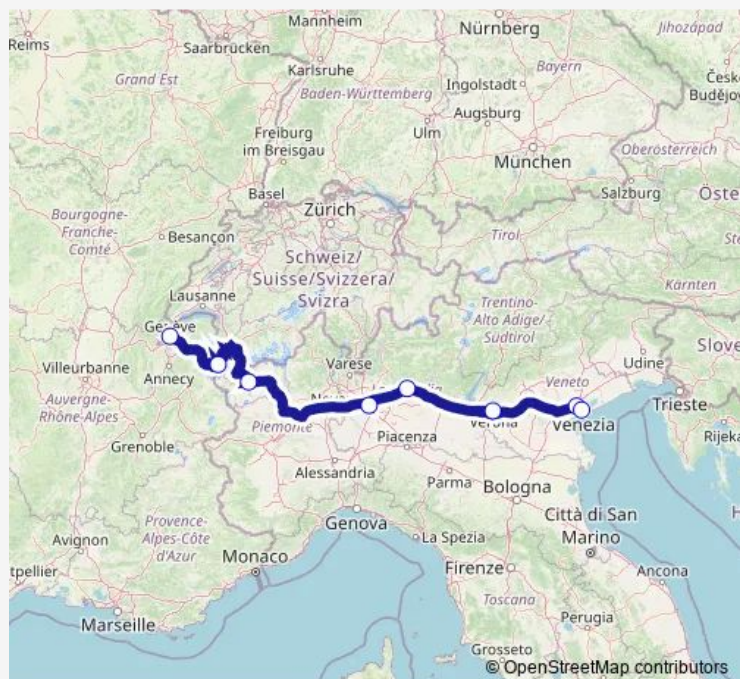

Aosta

Milan (Lampugnano bus station)

Bergamo (Orio al Serio Airport - Bgy)

Verona (Porta Nuova)

Venice Mestre (Stazione Fs)

Venice (Tronchetto)

Route schedule

Geneva (central bus station) — Venice (Tronchetto)

Monday	07:35
Tuesday	07:35
Wednesday	07:35
Thursday	07:35
Friday	07:35
Saturday	07:35
Sunday	07:35

Route info

Direction: Geneva (central bus station)

Stops: 8

Trip Duration: 9 hour 35 min

405 — Geneva - Venice

Direction

Venice (Tronchetto) — Geneva (central bus station)

8 stops

[Open route schedule](#)

Venice (Tronchetto)

Venice Mestre (Stazione Fs)

Verona (Porta Nuova)

Bergamo (Orio al Serio Airport - Bgy)

Route info

Direction: Venice (Tronchetto)

Stops: 8

Trip Duration: 10 hour 5 min

405 International Coach Service time schedules and route maps are available in an offline PDF at busmaps.com. Use the busmaps.com website to see live bus times, train schedule or subway schedule, and step-by-step directions for all public transit in Venice