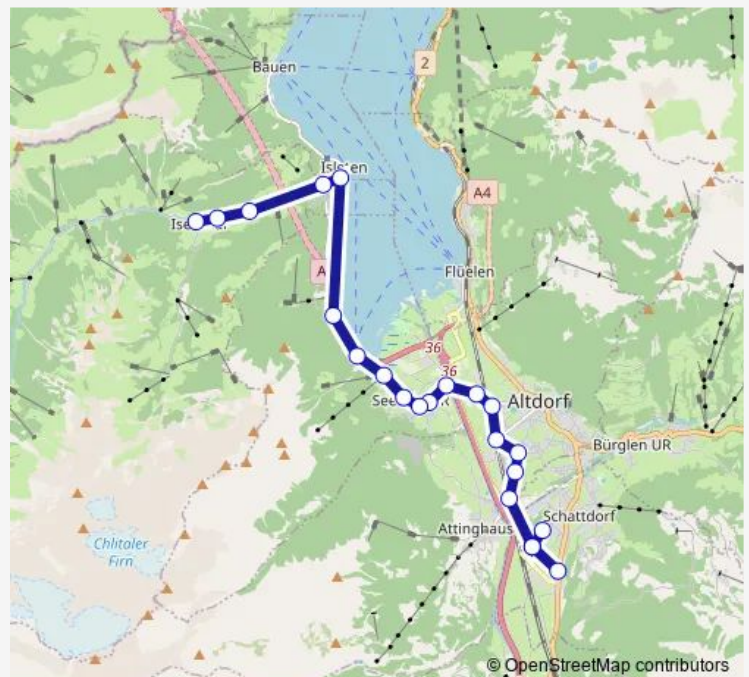

Altdorf UR, Ruberst/Neuland

Altdorf UR, Steinmattstrasse

Altdorf UR, Pro Familia

Altdorf UR, Bahnhof Ost

Altdorf UR, Chornmatt

Altdorf UR, Allmend

Seedorf UR, Reussbrücke

Seedorf UR, Wyden

Saturday —

Sunday —

Route info

Direction: Schattdorf, Rossgiessen

Stops: 22

Trip Duration: 0 hour 35 min

405 — B 405

405 Bus time schedules and route maps are available in an offline PDF at busmaps.com. Use the busmaps.com website to see live bus times, train schedule or subway schedule, and step-by-step directions for all public transit in Altdorf