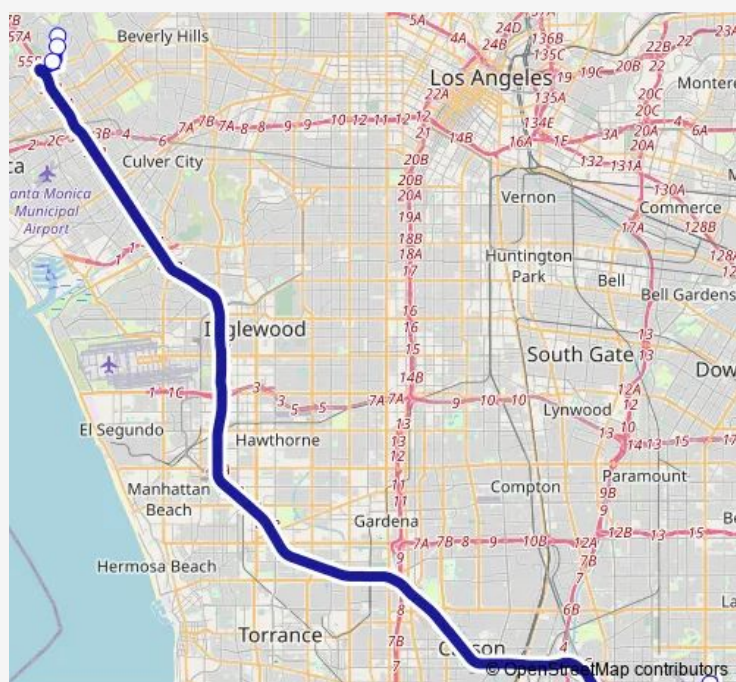

Bus 405 Ucla Commuter Service

[Go to website](#)

Direction

Ucla Gateway Plaza — Long Beach Airport / Donald Douglas Dr Nb

5 stops

[Open route schedule](#)

Ucla Gateway Plaza

Medical Plaza W

Kinross N

Willow Station / 27th St

Long Beach Airport / Donald Douglas Dr Nb

Route schedule

Ucla Gateway Plaza — Long Beach Airport / Donald Douglas Dr Nb

Monday	15:30-17:30
Tuesday	15:30-17:30
Wednesday	15:30-17:30
Thursday	15:30-17:30
Friday	15:30-17:30
Saturday	—
Sunday	—

Route info

Direction: Ucla Gateway Plaza

Stops: 5

Trip Duration: 1 hour 55 min

405 — Ucla Commuter Service

Direction

Long Beach Airport / Donald Douglas Dr Nb — Ucla Gateway Plaza

5 stops

[Open route schedule](#)

Long Beach Airport / Donald Douglas Dr Nb

Willow Station / 27th St

Kinross S

Medical Plaza E

Ucla Gateway Plaza

Route schedule

Long Beach Airport / Donald Douglas Dr Nb — Ucla Gateway Plaza