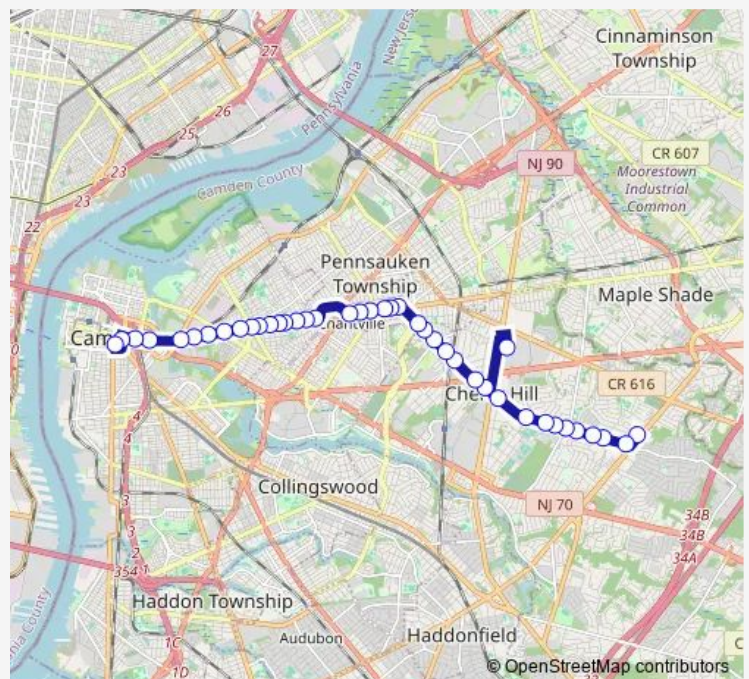

W Maple AVE AT Morris St

Route schedule

Gate #5 Inside THE Wrtc — Knollwood DR AT Kings Highway#

Monday 06:44-22:30

Tuesday 06:44-21:49

Wednesday 06:44-21:49

Thursday 06:44-21:49

Friday 06:44-21:49

Saturday 07:30-22:30

Sunday 10:00-18:00

Route info

Direction: Gate #5 Inside THE Wrtc

Stops: 42

Trip Duration: 0 hour 34 min

W Maple AVE 365' W OF Chapel Ave

Chapel AVE AT Stanley Ave

Chapel AVE AT Victoria St

Chapel AVE AT Wisteria Ave

Chapel AVE AT Merchant St

Chapel AVE AT Main St

Chapel AVE AT Hampton Rd

Chapel AVE AT Franklin Ave

Chapel AVE AT Princeton Ave

Chapel AVE AT Hollywood Ave

Saturday 08:24-23:26

Sunday 10:53-18:53

Route info

Direction: Knollwood DR AT Kings Highway#

Stops: 41

Trip Duration: 0 hour 36 min

Federal ST AT Terrace Ave

Federal ST AT N 35th St