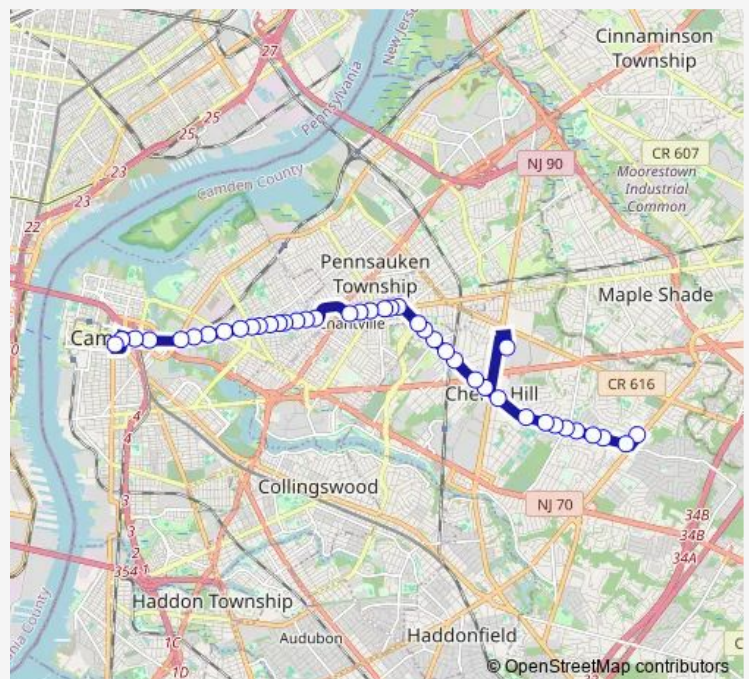

W Maple AVE AT Morris St

### Route schedule

Gate #5 Inside THE Wrtc — Knollwood DR AT Kings Highway#

Monday 06:44-21:49

Tuesday 06:44-21:49

Wednesday 06:44-21:49

Thursday 06:44-21:49

Friday 06:44-21:49

Saturday 07:30-22:30

### Route info

Direction: Gate #5 Inside THE Wrtc

Stops: 42

Trip Duration: 0 hour 34 min

W Maple AVE 365' W OF Chapel Ave

Chapel AVE AT Stanley Ave

Chapel AVE AT Victoria St

Chapel AVE AT Wisteria Ave

## Route info

Direction: Knollwood DR AT Kings Highway#

Stops: 41

Trip Duration: 0 hour 38 min

Federal ST AT Terrace Ave

Federal ST AT N 35th St

Federal ST AT N. 32nd St

Federal ST AT S 31st St