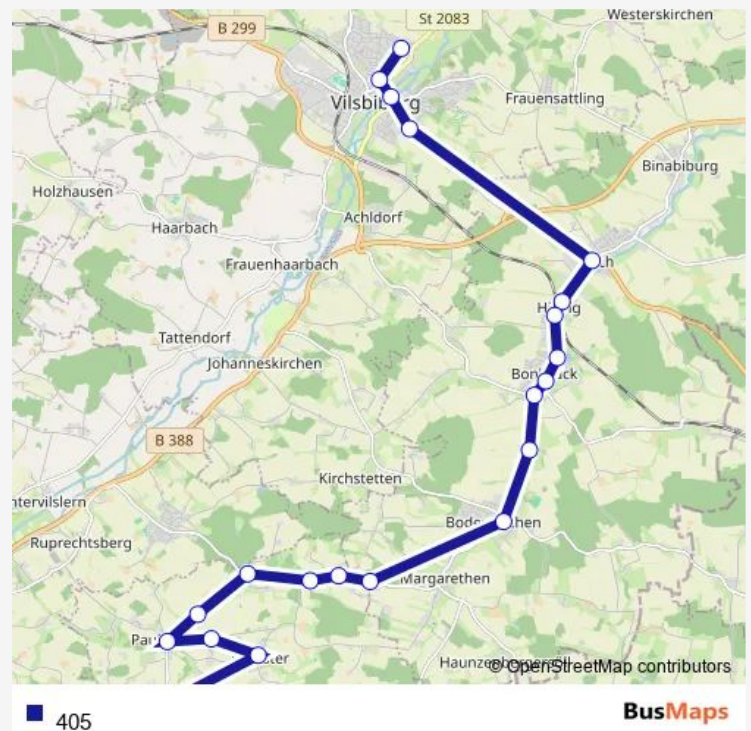

Thursday 13:00

Friday 13:00

Saturday —

Sunday —

Route info

Direction: Vilsbiburg, Gymnasium

Stops: 21

Trip Duration: 0 hour 34 min

405

Direction

Vilsbiburg, Ohmstr. Gewerbegebiet West — Schleichwies

28 stops

[Open route schedule](#)

Vilsbiburg, Ohmstr. Gewerbegebiet West

Vilsbiburg, Dräxlmaier

Vilsbiburg, Bahnhof