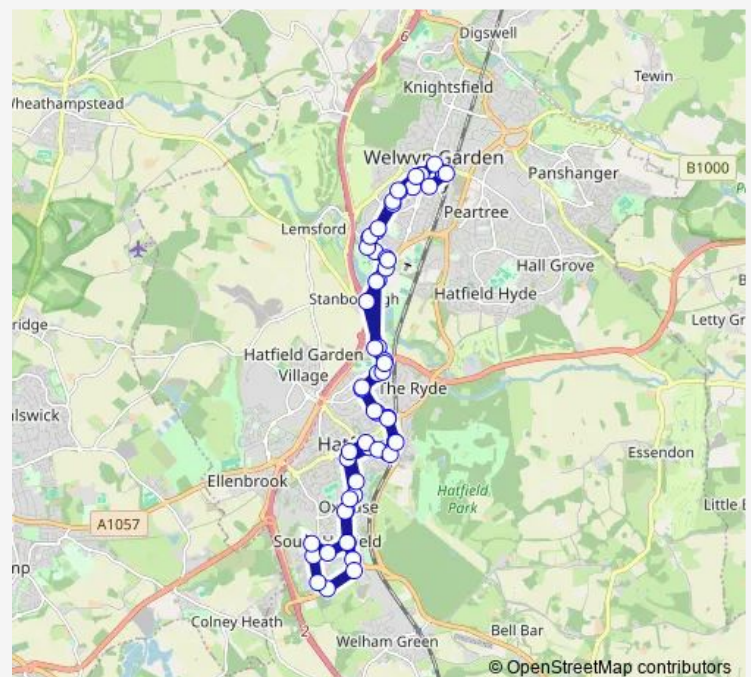

### Route schedule

Bus Station — Bus Station

Monday

—

Tuesday

—

Wednesday

—

Thursday

—

Friday

—

Saturday

—

Sunday

10:10-16:10

### Route info

Direction: Bus Station

Stops: 58

Trip Duration: 0 hour 55 min

405 — South Hatfield - Welwyn Garden City

Town Centre

Elm Drive

Oxlease Drive

Cooks Way

Millwards

Travellers Lane

The District Cemetery

Garden Avenue

Northdown Road

High View

The Downs