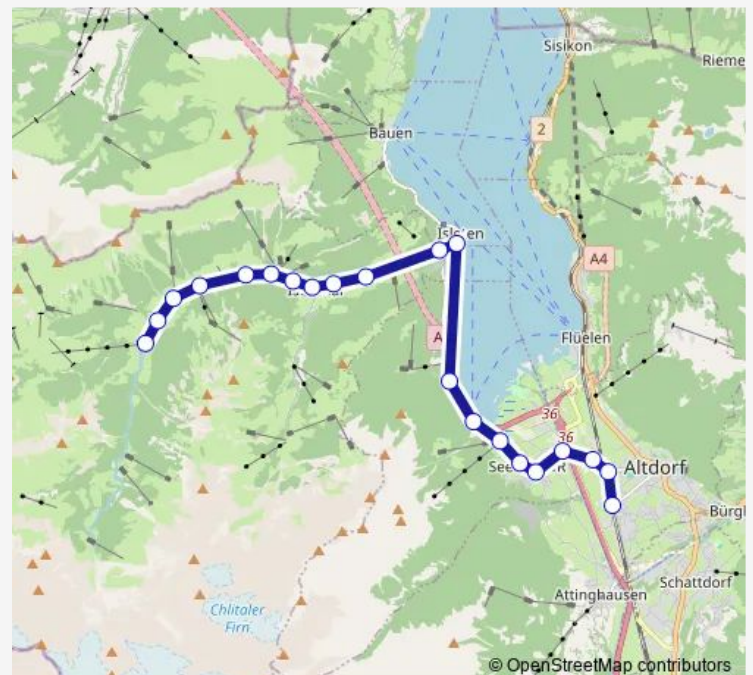

### Route schedule

Isenthal, Seilbahn St. Jakob — Altdorf UR, Bahnhof Ost

Monday 15:45

Tuesday —

Wednesday —

Thursday 15:45

Friday 15:45

Saturday 15:45

### Route info

Direction: Isenthal, Seilbahn St. Jakob

Stops: 22

Trip Duration: 0 hour 31 min

■ 405 — B 405