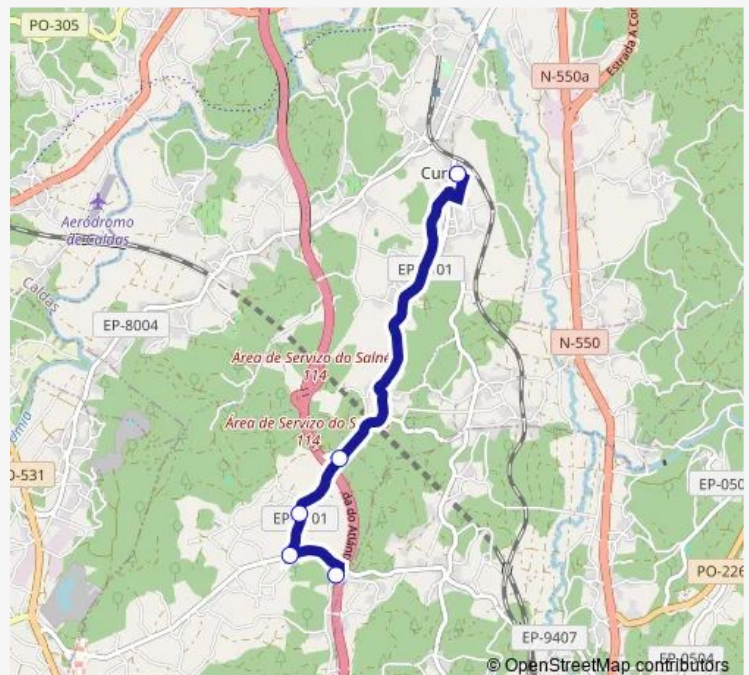

Stops: 5

Trip Duration: 0 hour 10 min

■ XG830049 — CPI Domingo Fontán-Portodosalto

**BusMaps**

### Direction

Portodosalto — CPI Domingo Fontán

5 stops

[Open route schedule](#)

Portodosalto

Chandouteiro

Xagobe

Avioso

### Route schedule

Portodosalto — CPI Domingo Fontán

Monday	09:15
Tuesday	09:15
Wednesday	09:15
Thursday	—
Friday	09:15
Saturday	—
Sunday	—

### Route info

Direction: Portodosalto

Stops: 5

Trip Duration: 0 hour 10 min

XG830049 Bus time schedules and route maps are available in an offline PDF at [busmaps.com](https://busmaps.com). Use the [busmaps.com](https://busmaps.com) website to see live bus times, train schedule or subway schedule, and step-by-step directions for all public transit in Portas