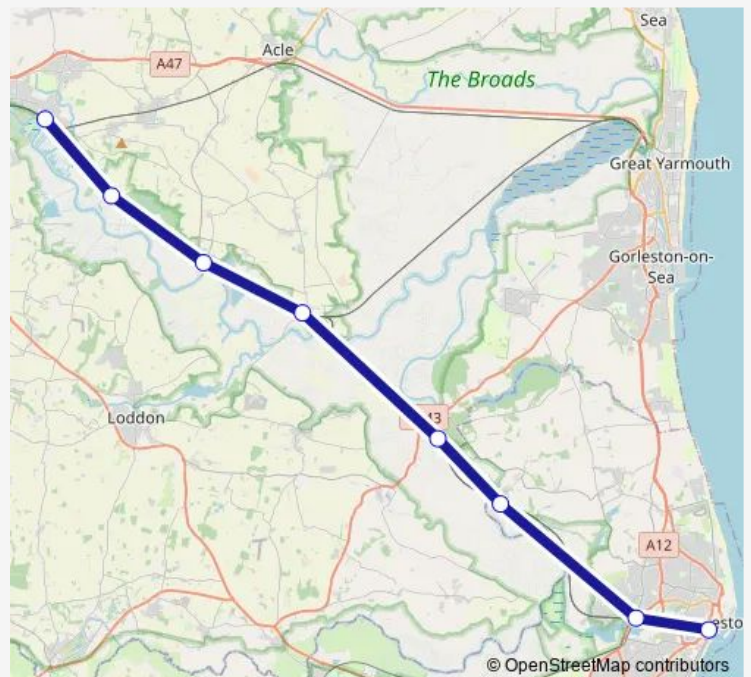

Rail Le:Lwt->Bda LE train service from LWT to Bda

[Go to website](#)

Direction

Lowestoft — Brundall

8 stops

[Open route schedule](#)

Lowestoft

Oulton Broad North

Somerleyton

Haddiscoe

Reedham (Norfolk)

Cantley

Buckenham

Brundall

Route schedule

Lowestoft — Brundall

Monday —

Tuesday —

Wednesday —

Thursday —

Friday —

Saturday —

Sunday 12:05-23:35

Route info

Direction: Lowestoft

Stops: 8

Trip Duration: 0 hour 35 min

■ Le:Lwt->Bda — LE train service from LWT to Bda

Le:Lwt->Bda Rail time schedules and route maps are available in an offline PDF at busmaps.com. Use the busmaps.com website to see live bus times, train schedule or subway schedule, and step-by-step directions for all public transit in Norwich