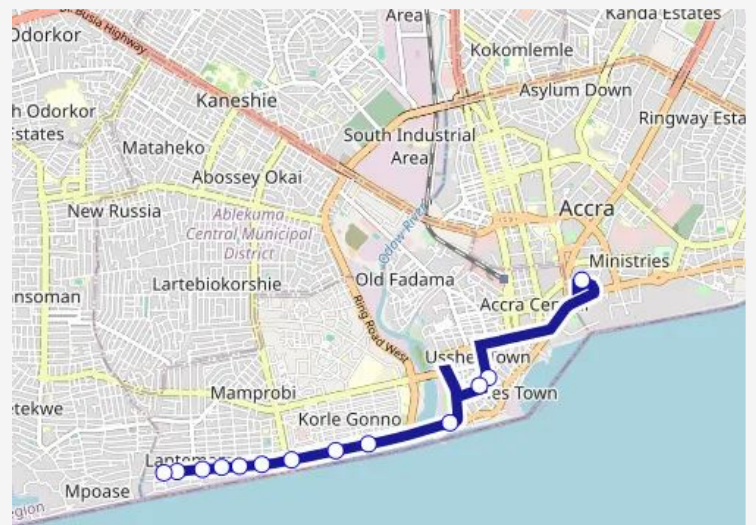

### Route schedule

Terminal Accra New Tema Station — Terminal Chemuna Station

Monday 13:12

Tuesday 13:12

Wednesday 13:12

Thursday 13:12

Friday 13:12

Saturday 13:12

### Route info

Direction: Terminal Accra New Tema Station

Stops: 13

Trip Duration: 0 hour 31 min

© OpenStreetMap contributors

521A Bus time schedules and route maps are available in an offline PDF at [busmaps.com](https://busmaps.com). Use the [busmaps.com](https://busmaps.com) website to see live bus times, train schedule or subway schedule, and step-by-step directions for all public transit in Accra