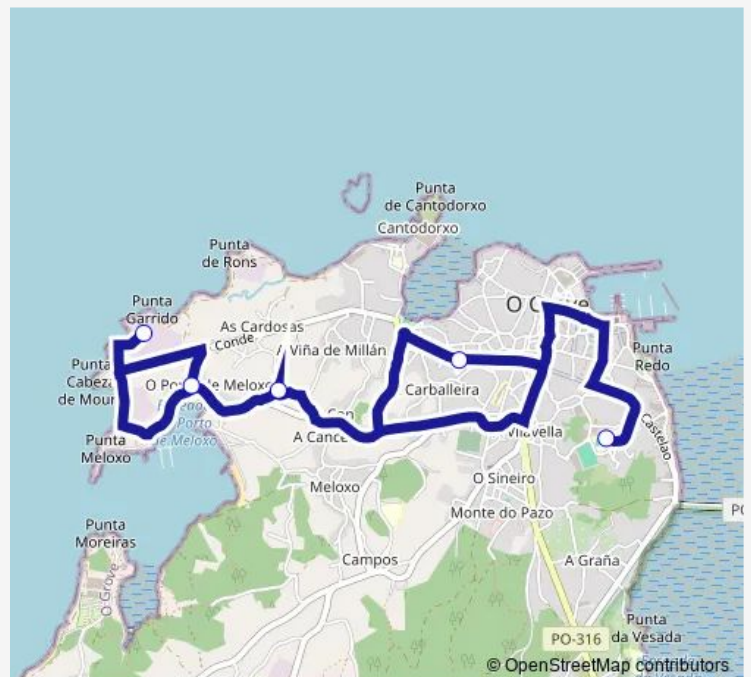

Thursday 08:05

Friday 08:05

Saturday —

Sunday —

Route info

Direction: Porto Meloxo

Stops: 5

Trip Duration: 0 hour 20 min

XG626032 — IES Monte DA Vila - Porto Meloxo

Direction

IES Monte da Vila — Porto Meloxo

5 stops

[Open route schedule](#)

IES Monte da Vila

O Con

Boibas