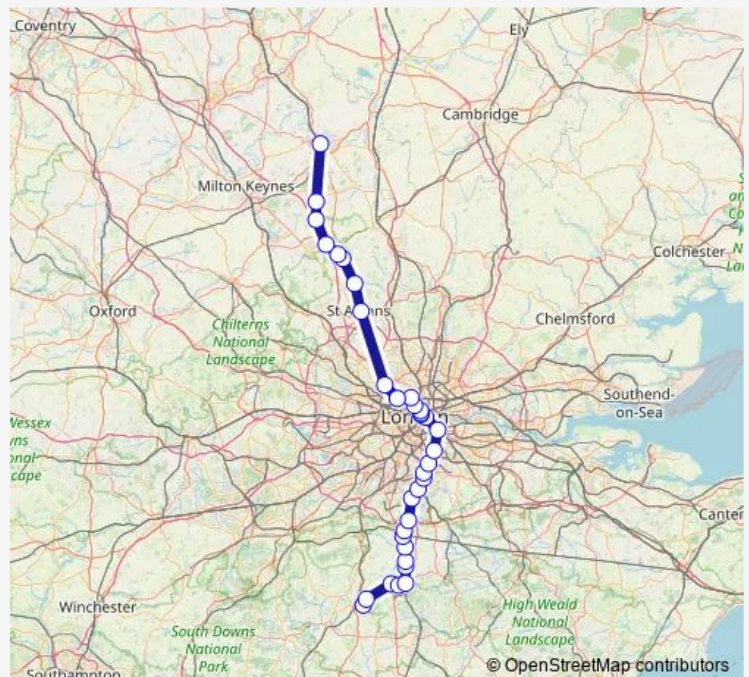

Thursday 06:04-08:34

Friday 06:04-08:34

Saturday —

Sunday —

Route info

Direction: Horsham

Stops: 33

Trip Duration: 2 hour 30 min

TI:Hrh->Bdm — TL train service from HRH to Bdm

London St Pancras International

Kentish Town

West Hampstead Thameslink

Hendon

St Albans City

Harpenden

Luton Airport Parkway

[Open route schedule](#)

Horsham

Littlehaven

Faygate

Ifield

Crawley

Three Bridges

Gatwick Airport

Friday 06:02

Saturday —

Sunday —

Route info

Direction: Horsham

Stops: 33

Trip Duration: 2 hour 34 min

St Albans City