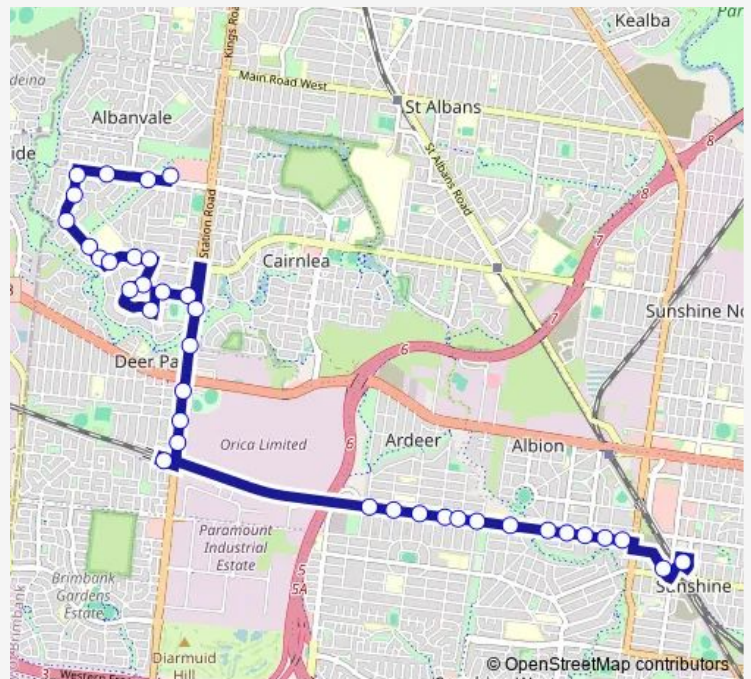

Wood St/Station Rd (Deer Park)

**Route schedule**

Brimbank Shopping Centre/Neale Rd (Deer Park) — Sunshine Station/Dickson St (Sunshine)

Monday 07:22-19:33

Tuesday 07:22-19:31

Wednesday 07:22-19:31

Thursday 07:22-19:31

Friday 07:22-19:31

Saturday 08:21-19:33

Sunday 09:21-18:33

**Route info**

Direction: Brimbank Shopping Centre/Neale Rd (Deer Park)

Stops: 36

Trip Duration: 0 hour 31 min

422 — Brimbank Central SC - Sunshine Station

Tower St/Forrest St (Ardeer)

St Andrews Aged Care/98 Forrest St (Albion)

72 Forrest St (Albion)

Adelaide St/Forrest St (Albion)

Sydney St/Forrest St (Albion)

Kororoit St/Forrest St (Albion)

Anderson Rd/Forrest St (Albion)

## Direction

Sunshine Station/Dickson St (Sunshine) — Brimbank Shopping Centre/Neale Rd (Deer Park)

38 stops

[Open route schedule](#)

Sunshine Station/Dickson St (Sunshine)

Watt St/Durham Rd (Sunshine)

Rosdale Pl/Anderson Rd (Sunshine)