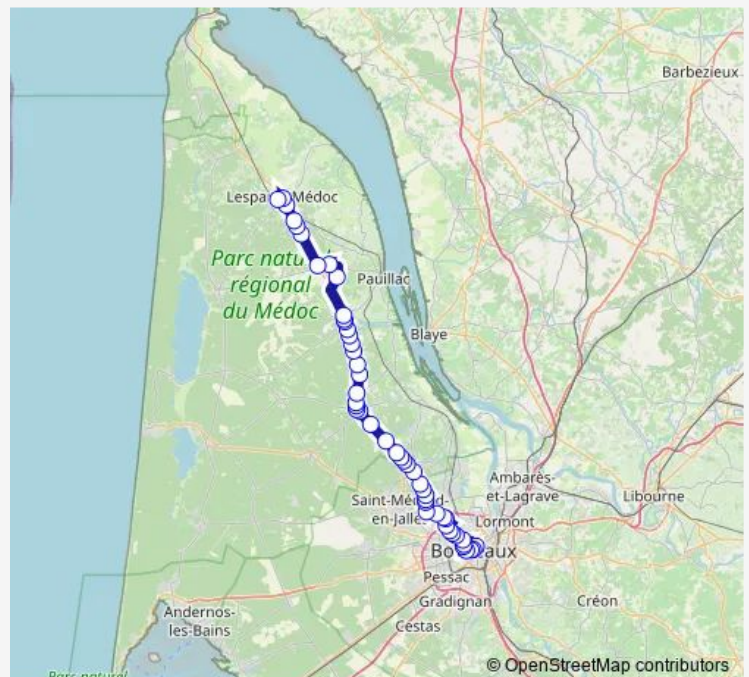

### Route schedule

Quinconces — Gare Ter

Monday 07:00-19:30

Tuesday 07:00-19:30

Wednesday 07:00-19:30

Thursday 07:00-19:30

Friday 07:00-23:00

Saturday 07:30-23:00

### Route info

Direction: Quinconces

Stops: 50

Trip Duration: 1 hour 55 min

422 — Bordeaux - Lesparre

Pont Bernet

Beaulieu

Allee de Segur