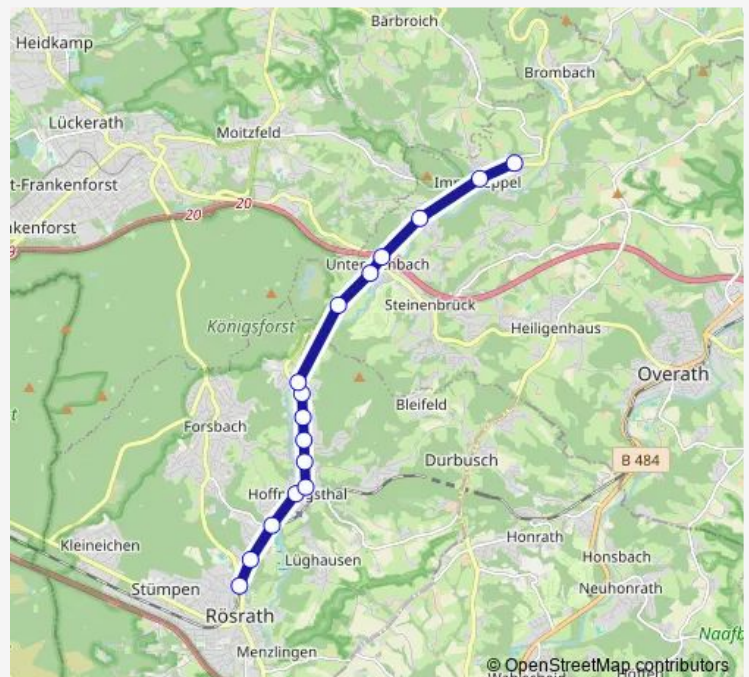

### Direction

Rösrath Bf — Overath Haus Thal

16 stops

[Open route schedule](#)

Rösrath Bf

Rösrath Im Frankenfeld

Rösrath Vierkotten

Rösrath Rathausplatz

### Route schedule

Rösrath Bf — Overath Haus Thal

Monday 06:20-21:50

Tuesday 06:20-21:50

Wednesday 06:20-23:50

Thursday 06:20-23:50

Friday 06:20-23:50

Saturday 08:19-20:19

### Route info

Direction: Rösrath Bf

Stops: 16

Trip Duration: 0 hour 21 min

**Direction**

Overath Haus Thal — Rösrath Bf

16 stops

[Open route schedule](#)

## Route schedule

Overath Haus Thal — Rösrath Bf

Monday	05:48-21:18
Tuesday	05:48-21:18
Wednesday	05:48-23:18
Thursday	05:48-23:18
Friday	05:48-23:18
Saturday	08:50-20:50
Sunday	—