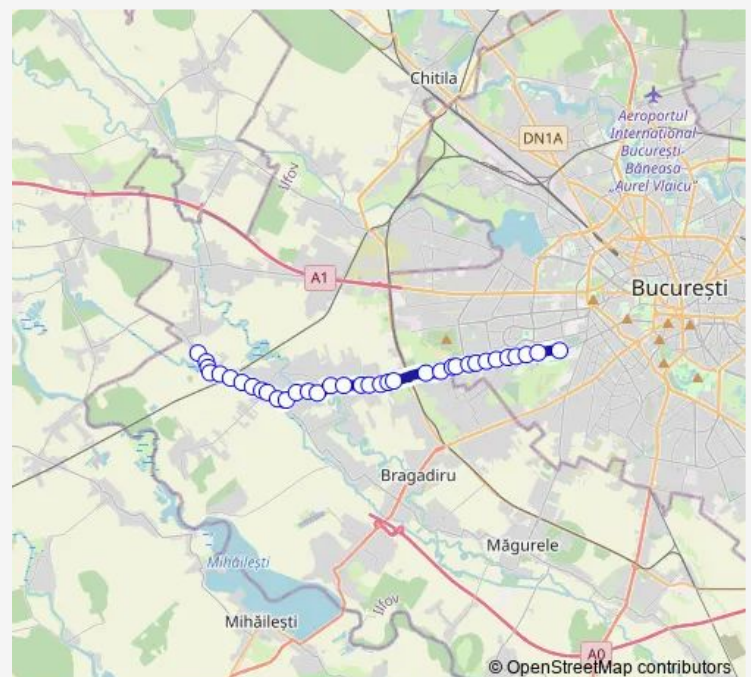

Floarea Soarelui

Route schedule

Ghencea — Darvari

Monday 04:25-22:30

Tuesday 04:25-22:30

Wednesday 04:25-22:30

Thursday 04:25-22:30

Friday 04:25-22:30

Saturday 04:25-22:30

Sunday 05:10-22:30

Route info

Direction: Ghencea

Stops: 34

Trip Duration: 0 hour 41 min

Fabulei

Panselelor

Primaria Domnesti

Ciutaci

Scoala Gheorghe Corneliu

Morii

Canton Drumuri

Domnesti

Duculescu

Ghiocailor

Route schedule

Darvari — Ghencea

Monday	05:05-23:15
Tuesday	05:05-23:15
Wednesday	05:05-23:15
Thursday	05:05-23:15
Friday	05:05-23:15
Saturday	05:05-23:15
Sunday	05:05-23:15

Route info

Direction: Darvari

Stops: 35