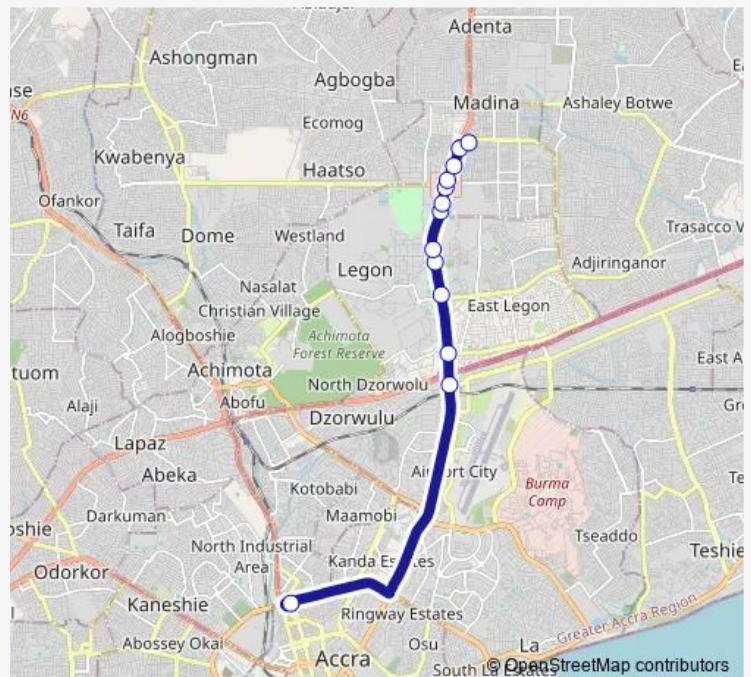

Bus 422 Madina/Adenta ↔ Circle Odorna

[Go to website](#)

**Direction**

Circle — Madina

13 stops

[Open route schedule](#)

- Circle
- Spanner
- Shiashie
- Okponglo
- Legon First
- Legon Second
- Ups
- Presec
- Atomic First
- Atomic Second
- Fire Stone
- Madina Zongo Junction
- Madina

Route schedule

Circle — Madina

Monday	06:00
Tuesday	06:00
Wednesday	06:00
Thursday	06:00
Friday	06:00
Saturday	06:00
Sunday	06:00

Route info

Direction: Circle

Stops: 13

Trip Duration: 0 hour 51 min

422 — Madina/Adenta ↔ Circle Odorna

## Direction

Madina — Circle

31 stops

[Open route schedule](#)

Madina

Madina Zongo Junction

Fire Stone

Atomic First

## Route info

Direction: Madina

Stops: 31

Trip Duration: 1 hour 5 min

Mobil

Nima Police Station

Paloma

Equip