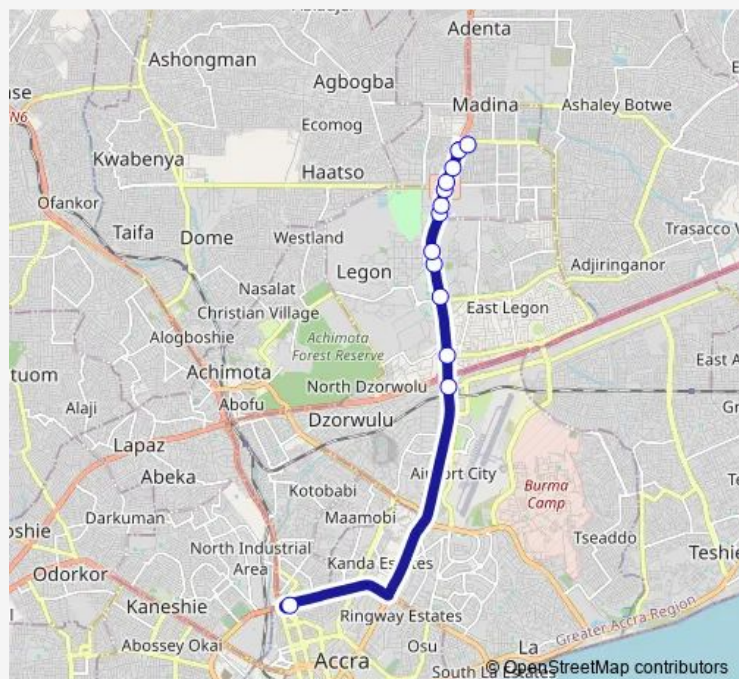

Fire Stone

Madina Zongo Junction

Madina

Route schedule

Circle — Madina

Monday 06:00

Tuesday 06:00

Wednesday 06:00

Thursday 06:00

Friday 06:00

Saturday 06:00

Sunday 06:00

Route info

Direction: Circle

Stops: 13

Trip Duration: 0 hour 51 min

Direction

Madina — Circle

31 stops

[Open route schedule](#)

Madina

Madina Zongo Junction

Fire Stone

Atomic First