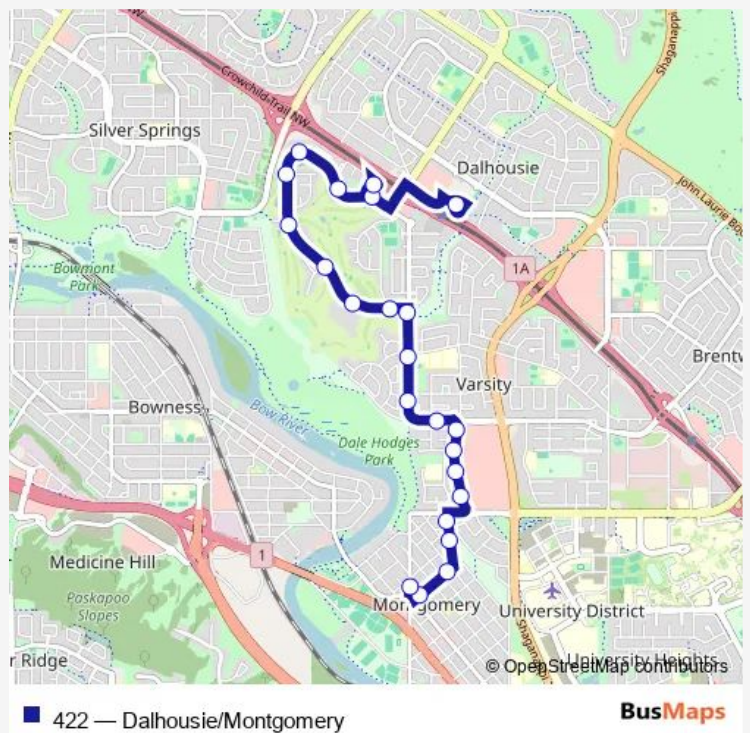

Bus 422 Dalhousie/Montgomery

[Go to website](#)

Direction
 NB Home RD @ Bowness RD Nw — Dalhousie LRT Station Wb
 39 stops
[Open route schedule](#)

- NB Home RD @ Bowness RD Nw
- NB Home RD @ 20 AV Nw
- EB 34 AV NW @ 50 ST Nw
- NB 49 ST NW @ 34 AV Nw
- NB 49 ST NW @ S. of 40 AV Nw
- WB 40 AV NW @ 49 ST Nw
- WB 40 AV NW @ 52 ST Nw
- NB 53 ST NW @ Valiant Dr
- NB 53 ST NW @ S. of Varsity Dr
- WB Varsity Estates DR @ 53 ST Nw
- WB Varsity Estates DR @ Varsity Estates RI Nw
- WB Varsity Estates DR @ W of Varsity Estates RI Nw
- NB Varsity Estates DR @ Varsity Estates PL Nw
- WB Varsity Estates DR @ Varsity Estates GR Nw
- NB Varsity Estates Dr @ Varsity Estates PL Nw
- NB Varsity Estates DR @ Varsity Estates CR Nw
- EB Varsity Estates DR @ Varsity Estates PL Nw
- SB Varsity Estates DR @ Varsity Estates VW Nw
- EB Varsity Estates DR @ Varsity Estates PL Nw
- EB Cathedral Manor @ Varsity Estates VW NW
- EB Dalhousie DR @ 53 ST Nw

Route schedule

NB Home RD @ Bowness RD Nw — Dalhousie LRT Station Wb

Monday	06:19-21:19
Tuesday	06:19-21:19
Wednesday	06:19-21:19
Thursday	06:19-21:19
Friday	06:19-21:19
Saturday	06:20-18:20
Sunday	06:20-18:20

Route info

Direction: NB Home RD @ Bowness RD Nw
 Stops: 39
 Trip Duration: 0 hour 32 min

EB Dalhousie DR @ Dalham CR Nw

Dalhousie LRT Station NB

EB Dalhousie DR @ Dalton DR Nw

EB Dalhousie DR @ Dalgetty DR Nw

Tuesday 06:00-21:00

Wednesday 06:00-21:00

Thursday 06:00-21:00

Friday 06:00-21:00

Saturday 06:00-19:00

Sunday 06:00-19:00

Route info

Direction: Dalhousie LRT Station Wb