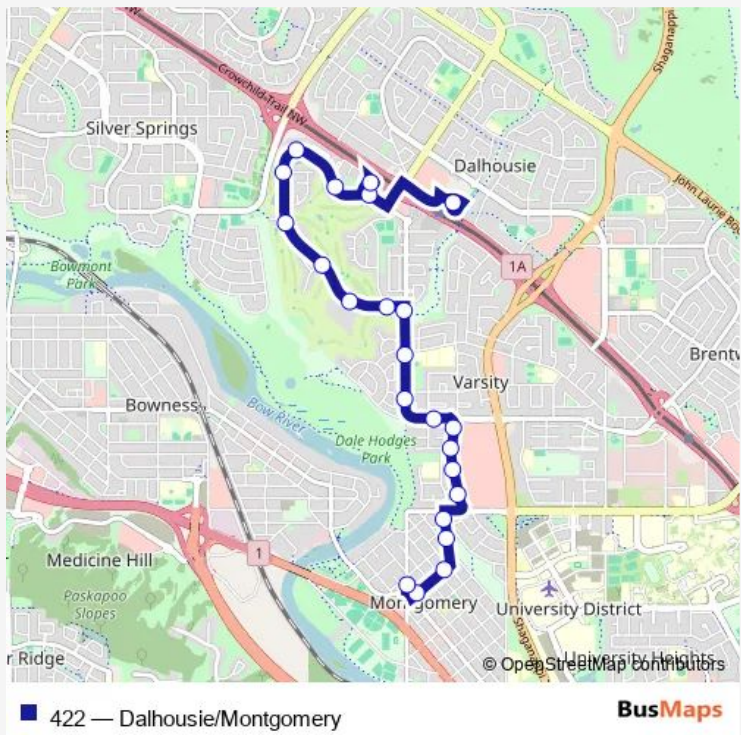

# Bus 422 Dalhousie/Montgomery

[Go to website](#)

**Direction**  
 Dalhousie LRT Station Wb — NB Home RD @ Bowness RD Nw  
 23 stops  
[Open route schedule](#)

- Dalhousie LRT Station Wb
- WB Varsity Estates DR @ Varsity Estates PL Nw
- EB Cathedral Manor @ Varsity Estates VW Nw
- NB Varsity Estates DR @ Varsity Estates PL Nw
- WB Varsity Estates DR @ Varsity Estates PL Nw
- SB Varsity Estates DR @ Varsity Estates CR Nw
- SB Varsity Estates DR @ 700 Varsity Estates PL Nw
- SB Varsity Estates DR @ 1000 Varsity Estates PL Nw
- EB Varsity Estates DR W. of Varsity Estates RI Nw
- EB Varsity Estates DR @ Varsity Estates RI Nw
- SB 53 ST NW @ Varsity Estates Dr
- SB 53 ST NW @ Varsity Dr
- SB 53 ST NW @ Valiant Dr
- EB 40 AV NW @ Varscliff Rd
- SB 49 ST NW @ 40 AV Nw
- SB 49 ST NW @ S. of 40 AV Nw
- SB 49 ST NW @ N. of 34 AV Nw
- SB 49 ST NW @ 34 AV Nw
- SB 48 ST NW @ Sheldon Pl
- SB 48 ST NW @ 23 AV Nw
- WB 48 ST NW @ 22 AV Nw

Route schedule  
 Dalhousie LRT Station Wb — NB Home RD @ Bowness RD Nw

Monday	06:00-21:00
Tuesday	06:00-21:00
Wednesday	06:00-21:00
Thursday	06:00-21:00
Friday	06:00-21:00
Saturday	06:00-19:00
Sunday	06:00-19:00

**Route info**  
 Direction: Dalhousie LRT Station Wb  
 Stops: 23  
 Trip Duration: 0 hour 18 min

WB 48 ST NW @ 19 AV Nw

NB Home RD @ Bowness RD Nw

## Route info

Direction: NB Home RD @ Bowness RD Nw

Stops: 39

Trip Duration: 0 hour 30 min

EB Dalhousie DR @ Dalgetty DR Nw

NB Dalton DR @ Dalhousie DR Nw

NB Dalton DR @ Dalton BA Nw

WB Dalhart RD @ Dalton DR Nw