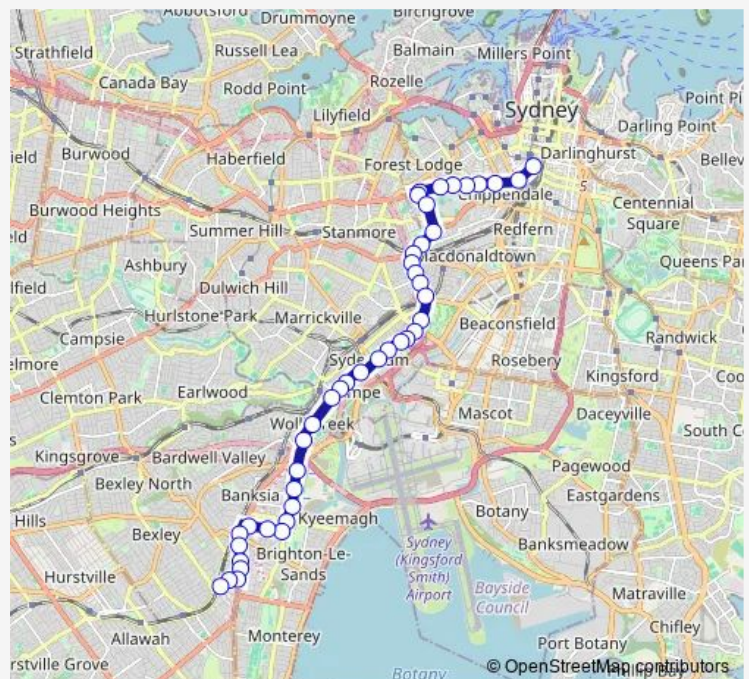

King St Opp St Peters Station

Princes Hwy Opp Short St

Princes Hwy At Victoria St

Princes Hwy Opp St Peters Anglican Church

Princes Hwy Before Canal Rd

Route schedule

Pitt St Opp Barlow St — Kogarah Station, Regent St, Stand D

Monday 05:38-00:25⁺¹

Tuesday 05:38-00:25⁺¹

Wednesday 05:38-00:25⁺¹

Thursday 05:38-00:25⁺¹

Friday 05:38-00:25⁺¹

Saturday 05:58-00:25⁺¹

Sunday 08:25-22:55

Route info

Direction: Pitt St Opp Barlow St

Stops: 43

Trip Duration: 0 hour 47 min

422 — Central Pitt St to Kogarah

Princes Hwy Opp Sutherland St

Princes Hwy Opp Railway Rd

Ikea Tempe, Princes Hwy

Princes Hwy Before Smith St

Saturday 05:26-22:44

Sunday 07:34-21:05

Route info

Direction: Kogarah Station, Railway Pde, Stand C

Stops: 42

Trip Duration: 1 hour 1 min

Princes Hwy At Short St

St Peters Station, King St