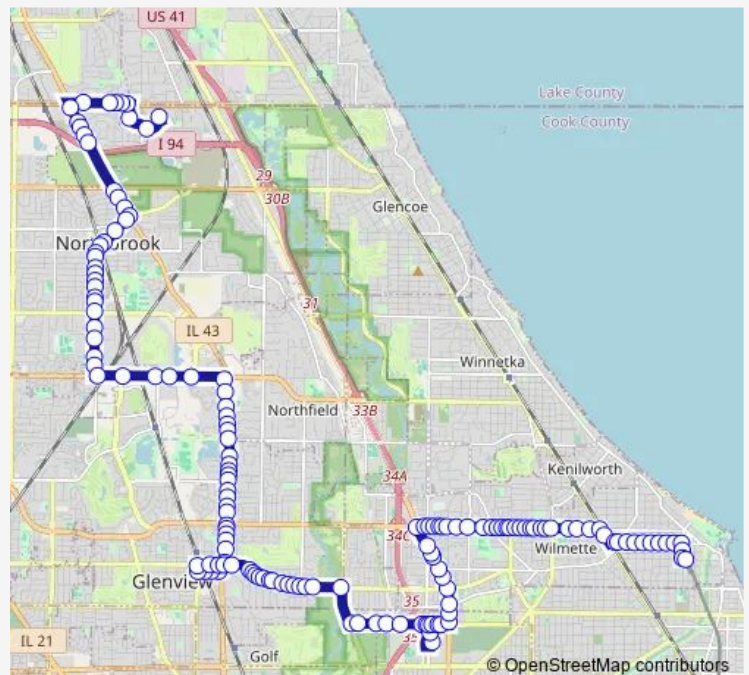

### Direction

Howard CTA Station — Shermer United Parcel

112 stops

[Open route schedule](#)

Howard CTA Station

Howard St & Paulina St

Howard St & Chicago Ave/Clark St

Davis CTA Station

### Route schedule

Howard CTA Station — Shermer United Parcel

Monday	26:06 <sup>+1</sup>
Tuesday	26:06 <sup>+1</sup>
Wednesday	26:06 <sup>+1</sup>
Thursday	26:06 <sup>+1</sup>
Friday	—
Saturday	—
Sunday	26:06 <sup>+1</sup>

### Route info

Direction: Howard CTA Station

Stops: 112

Trip Duration: 0 hour 38 min

422 — Linden CTA/Glenview/Northbrook Court

Church St & Mcdaniel Ave

Church St & McCormick Blvd

Golf Rd & Mcdaniel Ave/ East Prairie Rd