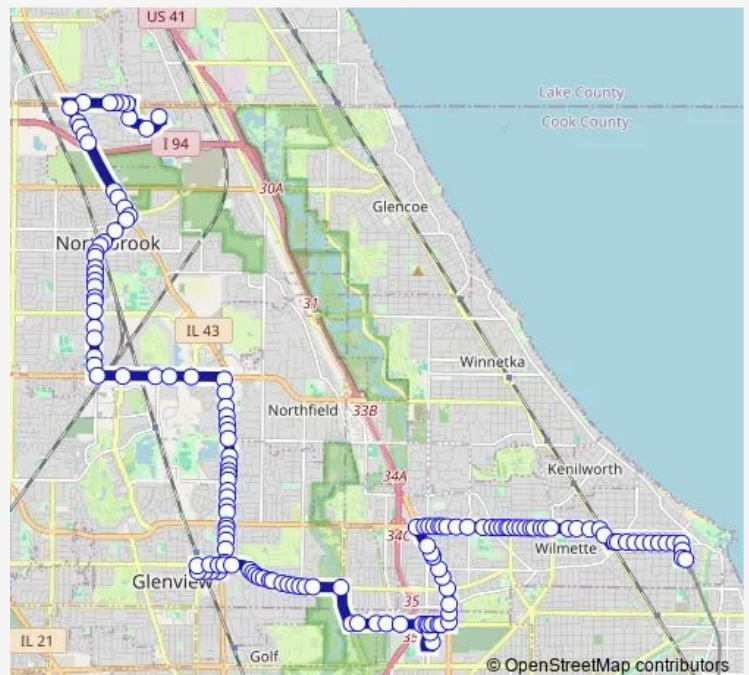

### Direction

Howard CTA Station — Shermer United Parcel

112 stops

[Open route schedule](#)

Howard CTA Station

Howard St & Paulina St

Howard St & Chicago Ave/Clark St

Davis CTA Station

### Route schedule

Howard CTA Station — Shermer United Parcel

Monday	26:06 <sup>+1</sup>
Tuesday	26:06 <sup>+1</sup>
Wednesday	26:06 <sup>+1</sup>
Thursday	26:06 <sup>+1</sup>
Friday	—
Saturday	—
Sunday	26:06 <sup>+1</sup>

### Route info

Direction: Howard CTA Station

Stops: 112

Trip Duration: 0 hour 38 min

Church St & Mcdaniel Ave

Church St & McCormick Blvd

Golf Rd & Mcdaniel Ave/ East Prairie Rd

Golf Salem/Ewing

Golf Lincolnwood

Golf Lincolnwood/Drake

Golf Rd & Central Park Ave

Golf Monticello

Golf Lawndale

Golf Hamlin

Golf Rd & Arbor Ln

Golf Rd & Springfield Ave