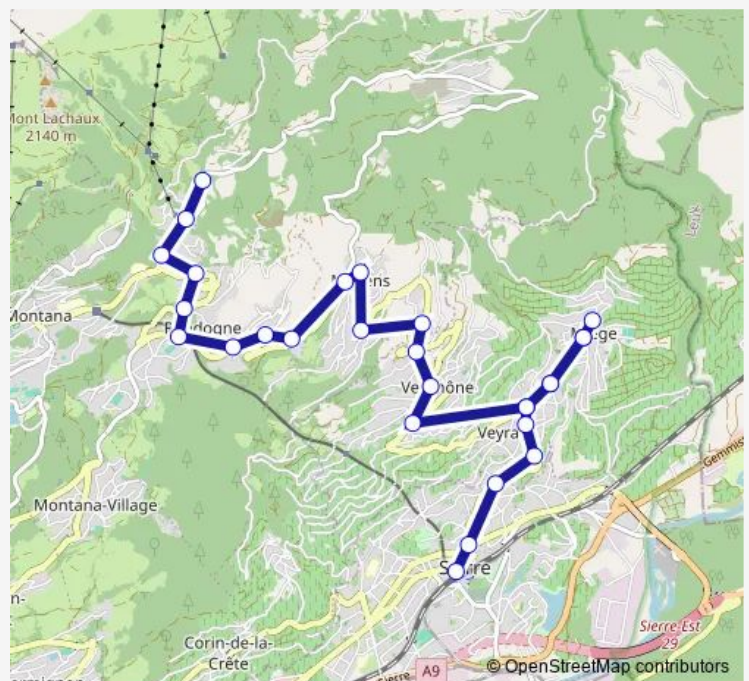

Randogne, village

Route schedule

Sierre/Siders,Place de la gare — Crans-Montana, Barzettes

Monday 13:13-19:13

Tuesday 13:13-19:13

Wednesday 13:13-19:13

Thursday 13:13-19:13

Friday 13:13-19:13

Saturday 13:13-19:13

Sunday 13:13-19:13

Route info

Direction: Sierre/Siders,Place de la gare

Stops: 28

Trip Duration: 0 hour 37 min

422 — B 422

Randogne, centre scolaire

Bluche, village

Crans-Montana, Pradouvan

Crans-Montana, Comba

Crans-Montana, Lucernois

Crans-Montana, télé Violettes

Crans-Montana, Barzettes

Direction

Crans-Montana, Barzettes — Sierre/Siders,Place de la gare

27 stops

[Open route schedule](#)

Crans-Montana, Barzettes

Crans-Montana, télé Violettes

Crans-Montana, Comba

Crans-Montana, Pradouvan

Bluche, village

Randogne, centre scolaire