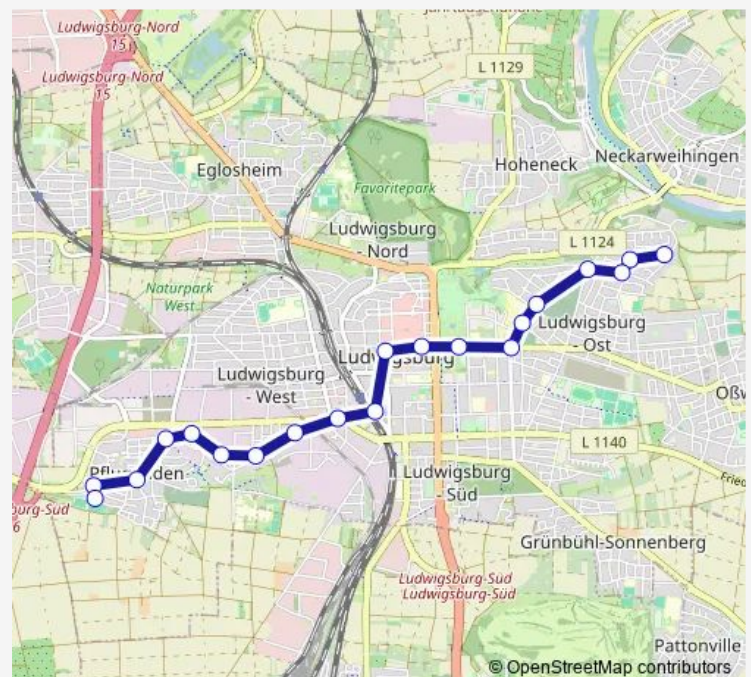

Ludw. Friedenstraße 5

Ludw. Friedenstraße 52

Ludwigsburg Daimlerstr.

Ludwigsburg Steinbeisstr.

Pflugfelden Robert-Bosch-Str.

Pflugfelden Möglinger Str.

Pflugfelden Karlsruher Allee

Pflugfelden Sportplatz

### Route schedule

Ludwigsburg Schlösslesfeld — Pflugfelden Sportplatz

Monday 04:55-00:45<sup>+1</sup>

Tuesday 04:55-00:45<sup>+1</sup>

Wednesday 04:55-00:45<sup>+1</sup>

Thursday 04:55-00:45<sup>+1</sup>

Friday 04:55-00:45<sup>+1</sup>

### Route info

Direction: Ludwigsburg Schlösslesfeld

Stops: 20

Trip Duration: 0 hour 27 min

422

BusMaps

## Route info

Direction: Pflugfelden Sportplatz

Stops: 19

Trip Duration: 0 hour 27 min

422 Bus time schedules and route maps are available in an offline PDF at [busmaps.com](https://busmaps.com). Use the [busmaps.com](https://busmaps.com) website to see live bus times, train schedule or subway schedule, and step-by-step directions for all public transit in Ludwigsburg