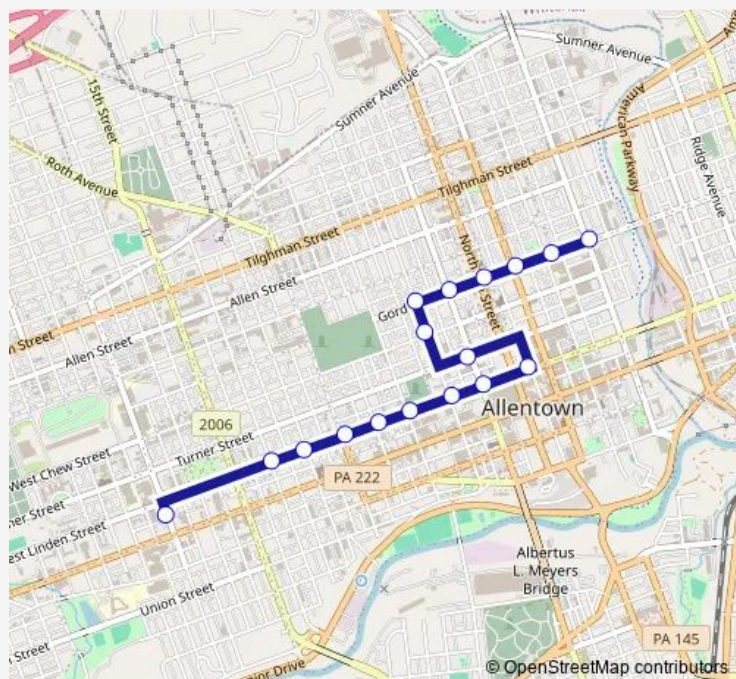

Tuesday 06:55

Wednesday 06:55

Thursday 06:55

Friday 06:55

Saturday —

Sunday —

Route info

Direction: Gordon at 4th

Stops: 17

Trip Duration: 0 hour 15 min

Direction

17th at Linden - Bartholomew Building — Gordon at 5th Eb

15 stops

[Open route schedule](#)

17th at Linden - Bartholomew Building

Hamilton at 17th Eb

Tuesday 14:50

Wednesday 14:50

Thursday 14:50

Friday 14:50

Saturday —

Sunday —

Route info

Direction: 17th at Linden - Bartholomew Building