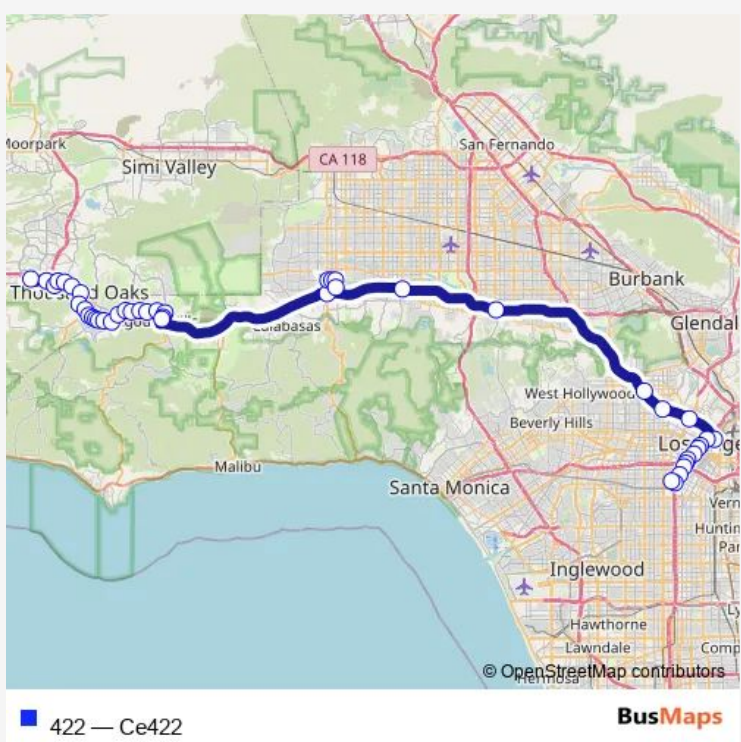

Direction
 Wilbur Rd & Thousand Oaks Blvd (Departing) — Jefferson Blvd & Hoover St
 45 stops
[Open route schedule](#)

- Wilbur Rd & Thousand Oaks Blvd (Departing)
- Thousand Oaks Blvd & Hodencamp Rd (Eastbound)
- Toctc Park & Ride (Eastbound)
- Thousand Oaks Blvd & Rancho Rd (Eastbound)
- Thousand Oaks Blvd & Erbes Rd (Eastbound)
- Thousand Oaks Blvd & Conejo School Rd (Eastbound)
- Thousand Oaks Blvd & Hampshire Rd (Eastbound)
- Hampshire Rd & Townsgate Rd (Southbound)
- Hampshire Rd & Lakefield Rd (Southbound)
- Agoura Rd & Westlake Blvd (Eastbound)
- Agoura Rd & Village Glen (Eastbound)
- Agoura Rd & La Venta Rd (Eastbound)
- Agoura Rd & Lakeview Canyon Rd (Eastbound)
- Agoura Rd & Greengate Ct (Eastbound)
- Agoura Rd & Lindero Canyon Rd (Eastbound)
- Lindero Canyon Rd & Via Colinas/Russell Ranch Road
- Thousand Oaks Blvd & Lindero Canyon Rd (Eastbound)
- Thousand Oaks Blvd & Lake Lindero Dr (Eastbound)
- Thousand Oaks Blvd & Reyes Adobe Rd (Eastbound)
- Thousand Oaks Blvd & Forest Cove Ln (Eastbound)
- Thousand Oaks Blvd & Grey Rock Rd (Eastbound)

Route schedule
 Wilbur Rd & Thousand Oaks Blvd (Departing) — Jefferson Blvd & Hoover St

Monday	13:55-18:00
Tuesday	13:55-18:00
Wednesday	13:55-18:00
Thursday	13:55-18:00
Friday	13:55-18:00
Saturday	—
Sunday	—

Route info
 Direction: Wilbur Rd & Thousand Oaks Blvd (Departing)
 Stops: 45
 Trip Duration: 2 hour 33 min

Thousand Oaks Blvd & Kanan Rd (Eastbound)

Kanan Rd & Hillrise Dr (Southbound)

Kanan Rd & Canwood St (Eastbound)

Ventura Blvd & Topanga Canyon Blvd (Eastbound)

Oxnard St & Topanga Canyon Rd (Eastbound)

Oxnard St & Owensmouth Ave (Eastbound)

Oxnard St & Canoga Ave (Eastbound)

Canoga Ave & Burbank Blvd (Southbound)

Burbank Blvd and Reseda (Eastbound)