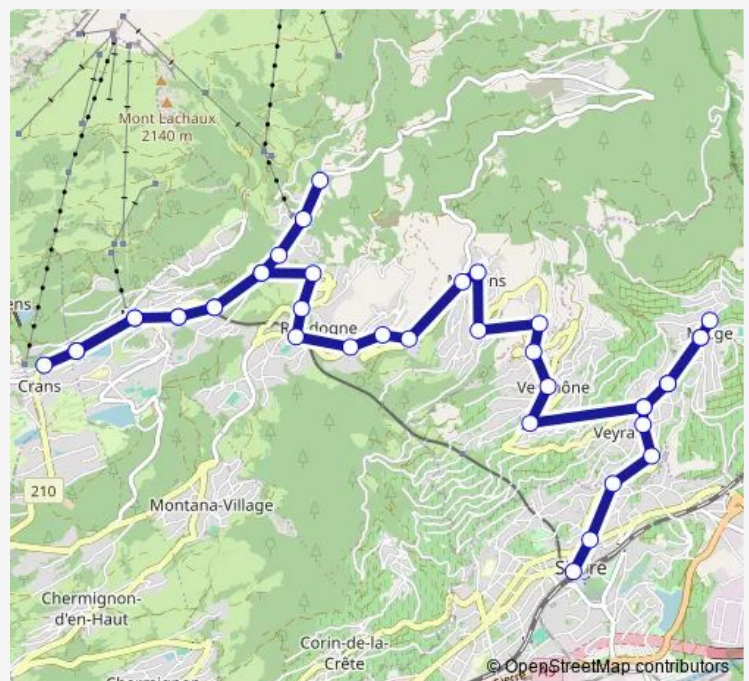

Thursday 06:14-21:40

Friday 06:14-22:14

Saturday 06:14-22:14

Sunday 06:14-21:40

Route info

Direction: Sierre/Siders,Place de la gare

Stops: 39

Trip Duration: 0 hour 56 min

422

BusMaps

Randogne, centre scolaire

Bluche, village

Crans-Montana, Pradouvan

Crans-Montana, Comba

Crans-Montana, Etoile

Crans-Montana, gare

Crans-Montana, Etoile

Crans-Montana, Lucernois

Crans-Montana, télé Violettes

Crans-Montana, Barzettes

Direction

Crans-Montana, Barzettes — Sierre/Siders,Place de la gare

38 stops

[Open route schedule](#)

Crans-Montana, Genevois — Sierre/Siders,Place de la gare

Monday	16:00
Tuesday	16:00
Wednesday	—
Thursday	16:00
Friday	16:00
Saturday	—
Sunday	—

Route info

Direction: Crans-Montana, Genevois

Stops: 32

Trip Duration: 0 hour 55 min