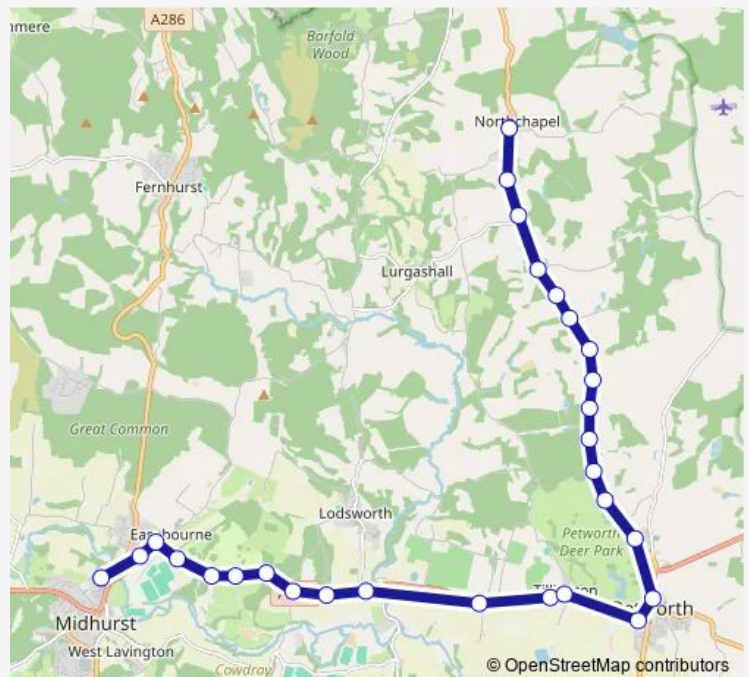

Halfway Bridge

Moorland Farm

Cradlehurst Copse

Route schedule

Half Moon — Rother College

Monday 07:40

Tuesday 07:40

Wednesday 07:40

Thursday 07:40

Friday 07:40

Saturday —

Sunday —

Route info

Direction: Half Moon

Stops: 28

Trip Duration: 0 hour 27 min

Direction

Rother College — Half Moon

28 stops

[Open route schedule](#)

Rother College

Easebourne Lane

Church

Golf Course

Tuesday 15:50

Wednesday 15:50

Thursday 15:50

Friday 13:50

Saturday —

Sunday —

Route info

Direction: Rother College