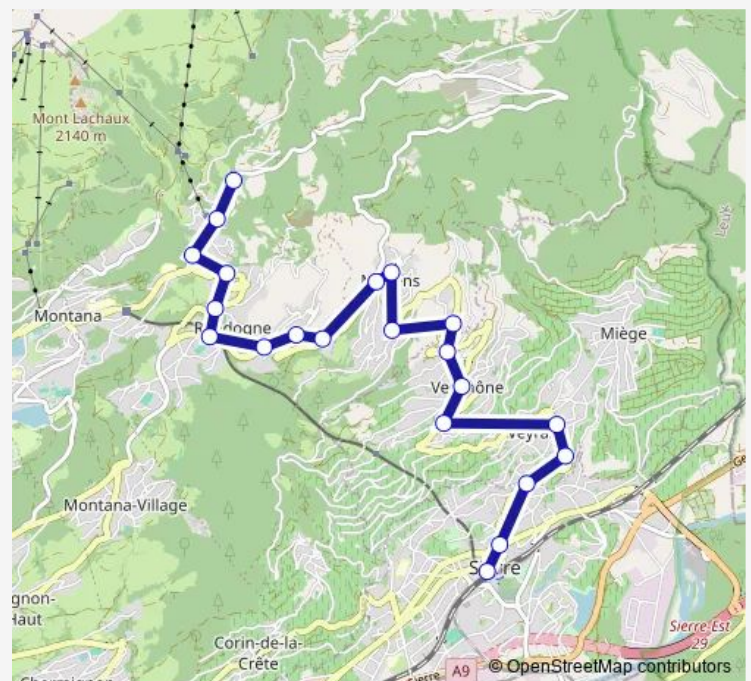

Direction

Sierre/Siders, Place de la gare — Crans-Montana, Barzettes

21 stops

[Open route schedule](#)

Sierre/Siders, Place de la gare

Sierre, Le Bourgeois

Sierre, Riondaz

Veyras, Fontanettes

Randogne, La Côte

Randogne, village

Randogne, centre scolaire

Bluche, village

Crans-Montana, Pradouvan

Crans-Montana, Comba

Crans-Montana, Lucernois

Crans-Montana, télé Violettes

Crans-Montana, Barzettes

Route schedule

Sierre/Siders, Place de la gare — Crans-Montana, Barzettes

Monday 17:15

Tuesday 17:15

Wednesday —

Thursday 17:15

Friday 17:15

Saturday —

Sunday —

Route info

Direction: Sierre/Siders, Place de la gare

Stops: 21

Trip Duration: 0 hour 30 min

422 — B 422

422 Bus time schedules and route maps are available in an offline PDF at busmaps.com. Use the busmaps.com website to see live bus times, train schedule or subway schedule, and step-by-step directions for all public transit in Sierr