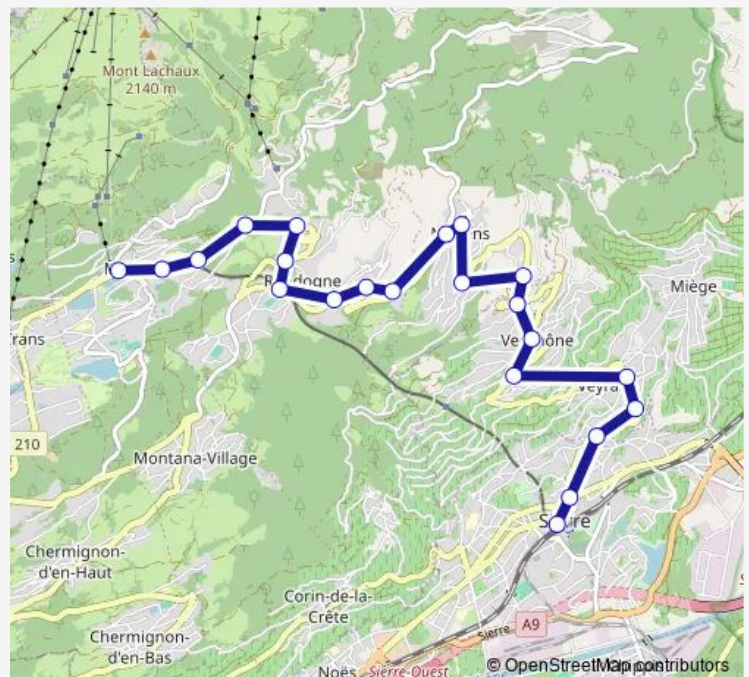

### Route schedule

Crans-Montana, Ycoor — Sierre/Siders,Place de la gare

Monday 07:09-21:09

Tuesday 07:09-21:09

Wednesday 07:09-21:09

Thursday 07:09-21:09

Friday 07:09-21:09

Saturday —

### Route info

Direction: Crans-Montana, Ycoor

Stops: 22

Trip Duration: 0 hour 33 min

## Route schedule

Sierre/Siders,Place de la gare — Crans-Montana, Ycoor

Monday 06:13

Tuesday 06:13

Wednesday 06:13

Thursday 06:13

Friday 06:13

Saturday —

## Route info

Direction: Sierre/Siders,Place de la gare

Stops: 22

Trip Duration: 0 hour 35 min

422 Bus time schedules and route maps are available in an offline PDF at [busmaps.com](https://busmaps.com). Use the [busmaps.com](https://busmaps.com) website to see live bus times, train schedule or subway schedule, and step-by-step directions for all public transit in Sierre