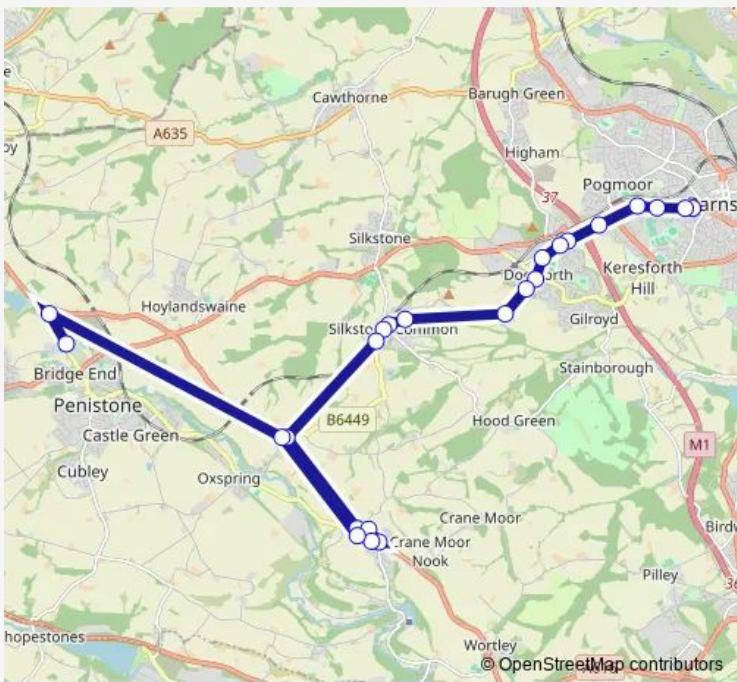

Bus 422 Barnsley - Penistone Grammar

[Go to website](#)

Direction
 Dodworth Road/Lancaster Street — Penistone Grammar School Bus Park/Huddersfield R

24 stops

[Open route schedule](#)

- Dodworth Road/Lancaster Street
- Dodworth Road/Dean Street
- Dodworth Road/Shaw Lane
- Dodworth Road/St. Hilda Avenue
- Dodworth Road/Hunters Avenue
- Barnsley Road/South Road
- Barnsley Road/Park Hill Grove
- Barnsley Road/Mitchelson Avenue
- Dodworth Green Road/High Street
- Dodworth Green Road/Chantry Orchards
- Dodworth Green Road/Dodworth Grange
- Ben Bank Road/Hall Royd Lane
- Ben Bank Road/Moorend Lane
- Knabbs Lane/Moorend Lane
- Knabbs Lane/Woodland View
- Coates Lane/Copster Lane
- Roper Lane/Copster Close
- Roper Lane/Hollin Moor View
- Smithy Hill/Halifax Road
- Halifax Road/Churchfields
- Halifax Road/Roper House Lane

Route schedule

Dodworth Road/Lancaster Street — Penistone Grammar School Bus Park/Huddersfield R

Monday	07:22
Tuesday	07:22
Wednesday	07:22
Thursday	07:22
Friday	07:22
Saturday	—
Sunday	—

Route info

Direction: Dodworth Road/Lancaster Street

Stops: 24

Trip Duration: 0 hour 38 min

422 — Barnsley - Penistone Grammar **BusMaps**

Jockey Road/Bower Hill

Huddersfield Road/Wellhouse Lane

Penistone Grammar School Bus Park/Huddersfield R

Direction

Penistone Grammar School Bus Park/Huddersfield R —
Barnsley Road/South Road

Monday 15:02

Tuesday 15:02

Wednesday 15:02

Thursday 15:02

Friday 15:02

Saturday —

Sunday —

Route info