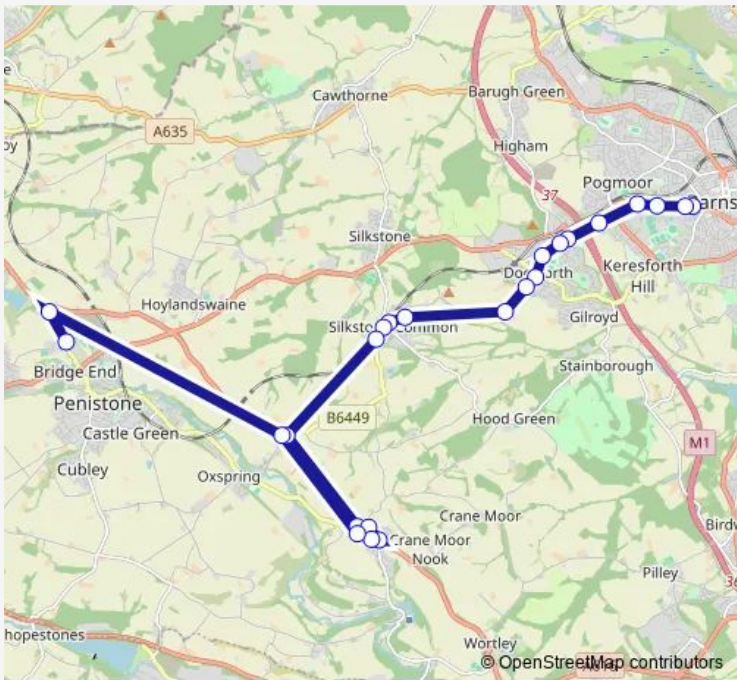

# Bus 422 Barnsley - Penistone Grammar

[Go to website](#)

**Direction**  
 Dodworth Road/Lancaster Street — Penistone Grammar School Bus Park/Huddersfield R

24 stops

[Open route schedule](#)

- Dodworth Road/Lancaster Street
- Dodworth Road/Dean Street
- Dodworth Road/Shaw Lane
- Dodworth Road/St. Hilda Avenue
- Dodworth Road/Hunters Avenue
- Barnsley Road/South Road
- Barnsley Road/Park Hill Grove
- Barnsley Road/Mitchelson Avenue
- Dodworth Green Road/High Street
- Dodworth Green Road/Chantry Orchards
- Dodworth Green Road/Dodworth Grange
- Ben Bank Road/Hall Royd Lane
- Ben Bank Road/Moorend Lane
- Knabbs Lane/Moorend Lane
- Knabbs Lane/Woodland View
- Coates Lane/Copster Lane
- Roper Lane/Copster Close
- Roper Lane/Hollin Moor View
- Smithy Hill/Halifax Road
- Halifax Road/Churchfields
- Halifax Road/Roper House Lane

Route schedule

Dodworth Road/Lancaster Street — Penistone Grammar School Bus Park/Huddersfield R

Monday	07:22
Tuesday	07:22
Wednesday	07:22
Thursday	07:22
Friday	07:22
Saturday	—
Sunday	—

**Route info**

Direction: Dodworth Road/Lancaster Street

Stops: 24

Trip Duration: 0 hour 38 min

422 — Barnsley - Penistone Grammar **BusMaps**

Jockey Road/Bower Hill

Huddersfield Road/Wellhouse Lane

Penistone Grammar School Bus Park/Huddersfield R

## Direction

Penistone Grammar School Bus Park/Huddersfield R —  
Barnsley Road/South Road

19 stops

[Open route schedule](#)

Penistone Grammar School Bus Park/Huddersfield R

Huddersfield Road/Netherfield

Huddersfield Road/Wellhouse Lane