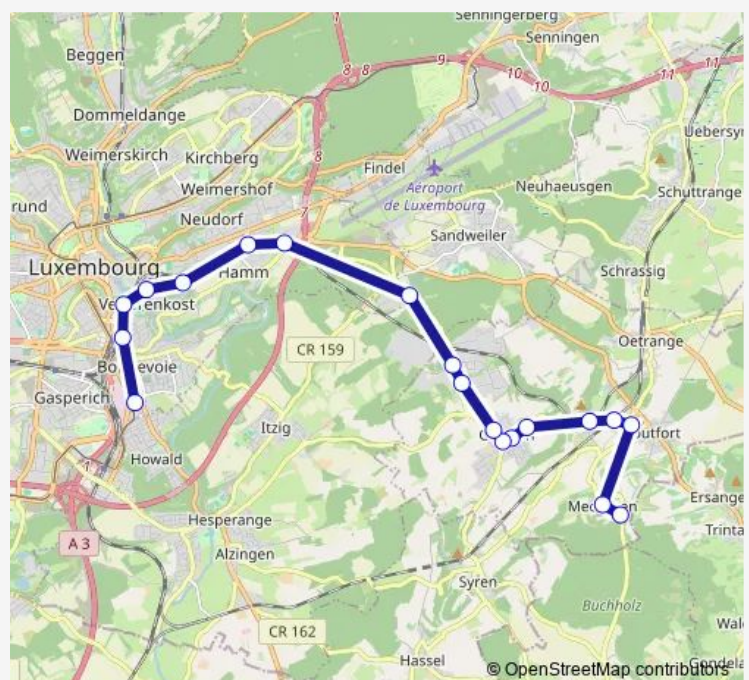

Medingen, Aire de virage

Route schedule

Bonnevoie, Lycée Bouneweg Pe — Medingen, Aire de virage

Monday 05:00-23:00

Tuesday 05:00-23:00

Wednesday 05:00-23:00

Thursday 05:00-23:00

Friday 05:00-23:00

Saturday 05:00-23:00

Sunday 07:00-21:00

Route info

Direction: Bonnevoie, Lycée Bouneweg Pe

Stops: 19

Trip Duration: 0 hour 28 min

Direction

Medingen, Aire de virage — Bonnevoie, Lycée Bouneweg Pe

19 stops

[Open route schedule](#)

Medingen, Aire de virage

Medingen

Moutfort, Syrbréck

Moutfort, Juxgaass

Milbech

Contern, Millewee

Monday 05:00-23:00

Tuesday 05:00-23:00

Wednesday 05:00-23:00

Thursday 05:00-23:00

Friday 05:00-23:00

Saturday 05:00-23:00

Sunday 08:00-22:00

Route info