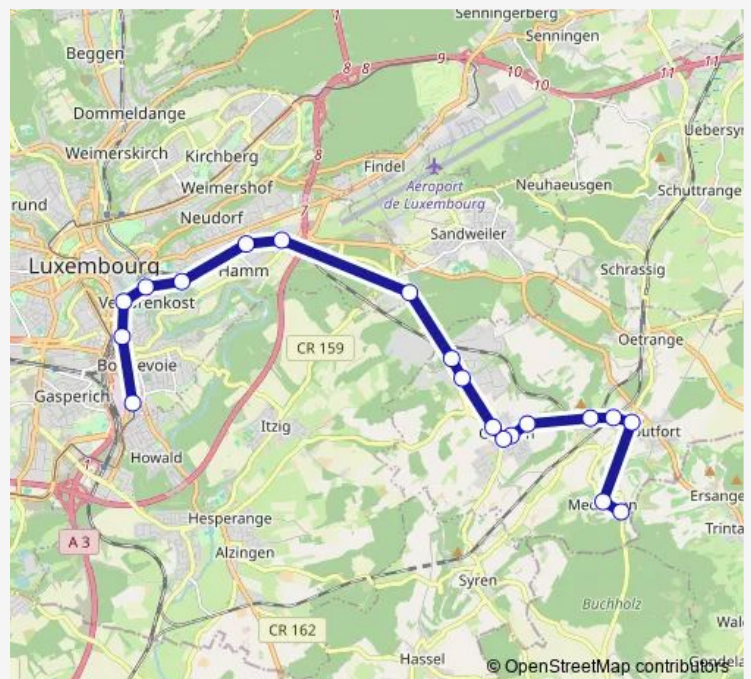

### Route schedule

Medingen, Aire de virage — LUX Bonnevoie, Lycée Bouneweg PE Quai 3

Monday 05:00-23:00

Tuesday 05:00-23:00

Wednesday 05:00-23:00

Thursday 05:00-23:00

Friday 05:00-23:00

Saturday 05:00-23:00

### Route info

Direction: Medingen, Aire de virage

Stops: 19

Trip Duration: 0 hour 33 min