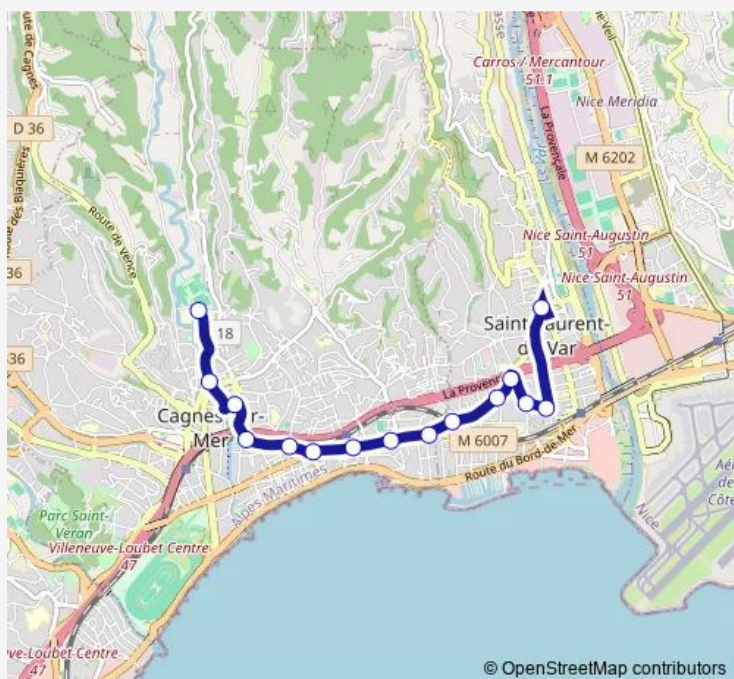

Sauvaigo

Jeanne d'Arc

Magnolias

Ossola Tassigny

Square Bénes

Route schedule

Parc des Sports — Square Bénes

Monday	16:20
Tuesday	16:20
Wednesday	16:20
Thursday	16:20
Friday	16:20
Saturday	—
Sunday	—

Route info

Direction: Parc des Sports

Stops: 15

Trip Duration: 0 hour 27 min

Direction

Square Bénes — Parc des Sports

17 stops

[Open route schedule](#)