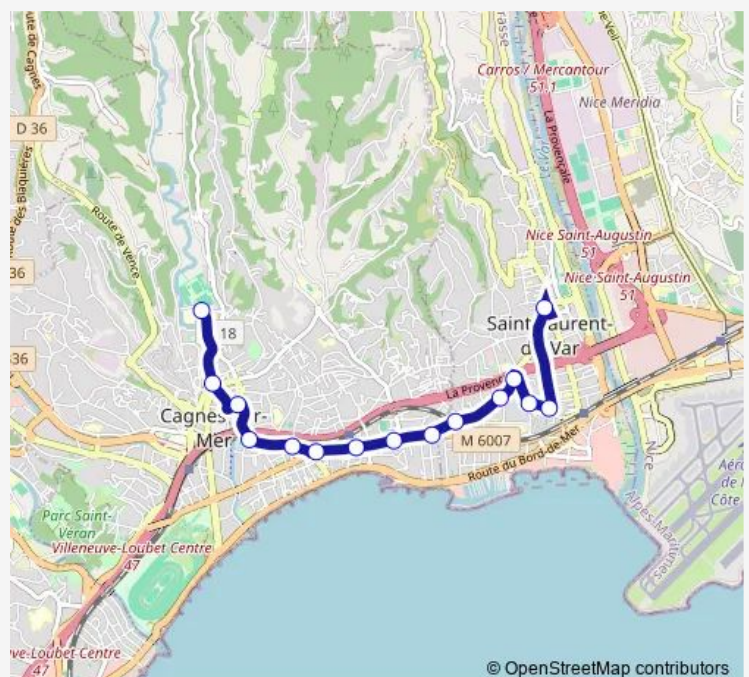

### Route schedule

Parc des Sports — Square Béné

Monday	16:20
Tuesday	16:20
Wednesday	16:20
Thursday	16:20
Friday	16:20
Saturday	—
Sunday	—

### Route info

Direction: Parc des Sports

Stops: 15

Trip Duration: 0 hour 27 min