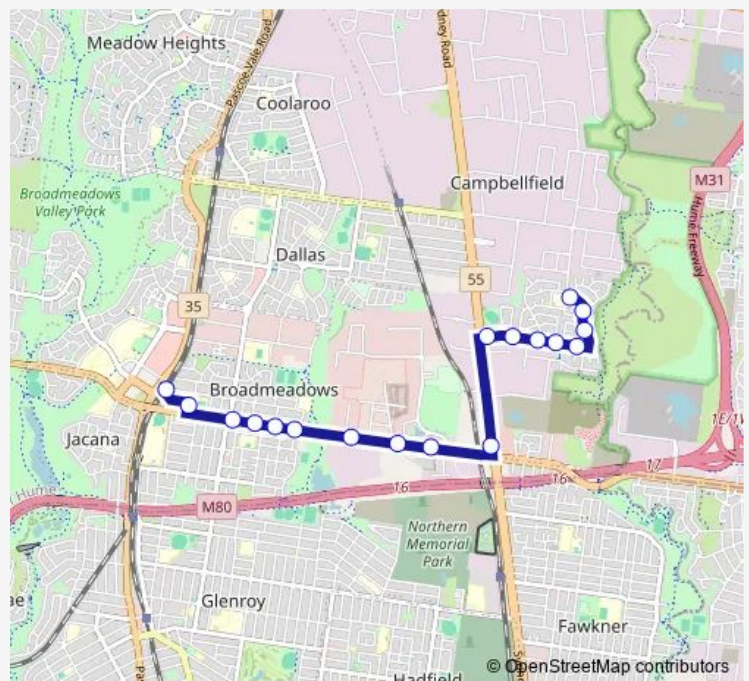

Bus 538 Broadmeadows - Somerset Estate

[Go to website](#)

Direction

Mason St/Mont Albert Dr (Campbellfield) — Broadmeadows Station/Railway Cres (Broadmeadows)

17 stops

[Open route schedule](#)

- Mason St/Mont Albert Dr (Campbellfield)
- Campbellfield Heights PS/11 Waratah St (Campbellfield)
- Sycamore Cres/Waratah St (Campbellfield)
- Myrtle St/Chestnut St (Campbellfield)
- Clarke St/Somerset Rd (Campbellfield)
- Sydney Rd/Somerset Rd (Campbellfield)
- Brooklyn Ct/Sydney Rd (Campbellfield)
- Sydney Rd/Camp Rd (Campbellfield)
- Eldon St/Camp Rd (Broadmeadows)
- Glenlitta Ave/Camp Rd (Broadmeadows)
- Maygar Bvd/Camp Rd (Broadmeadows)
- Warnock St/Camp Rd (Broadmeadows)
- Smiley Rd/Camp Rd (Broadmeadows)
- Holberry St/Camp Rd (Broadmeadows)
- Meredith St/Camp Rd (Broadmeadows)
- Martell St/Joseph St (Broadmeadows)
- Broadmeadows Station/Railway Cres (Broadmeadows)

Route schedule

Mason St/Mont Albert Dr (Campbellfield) — Broadmeadows Station/Railway Cres (Broadmeadows)

| | |
|-----------|-------------|
| Monday | 06:52-19:00 |
| Tuesday | 06:52-19:00 |
| Wednesday | 06:52-19:00 |
| Thursday | 06:52-19:00 |
| Friday | 06:52-19:00 |
| Saturday | 07:57-17:17 |
| Sunday | — |

Route info

Direction: Mason St/Mont Albert Dr (Campbellfield)

Stops: 17

Trip Duration: 0 hour 20 min

Direction

Broadmeadows Station/Railway Cres (Broadmeadows) —
Mason St/Mont Albert Dr (Campbellfield)

18 stops

[Open route schedule](#)

Broadmeadows Station/Railway Cres (Broadmeadows)

Martell St/Joseph St (Broadmeadows)

Paris Rd/Camp Rd (Broadmeadows)

Joffre St/Camp Rd (Broadmeadows)

Central Gr/Camp Rd (Broadmeadows)