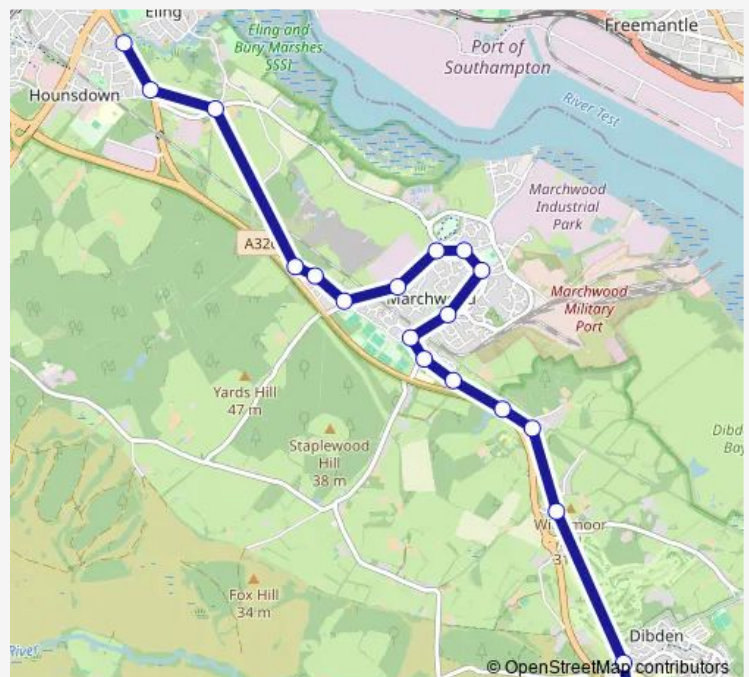

Applemore Tesco

College Only

Route schedule

Rushington Roundabout — College Only

Monday 07:40

Tuesday 07:40

Wednesday 07:40

Thursday 07:40

Friday 07:40

Saturday —

Sunday —

Route info

Direction: Rushington Roundabout

Stops: 12

Trip Duration: 0 hour 18 min

■ 538 — Marchwood - Applemore College - Hythe School

Direction

Tavells Lane — College Only

14 stops

[Open route schedule](#)

Tavells Lane

Woodpecker Drive

Bury Road

Old Magazine Close

Friday 07:45

Saturday —

Sunday —

Route info

Direction: Tavells Lane

Stops: 14

Trip Duration: 0 hour 13 min

Direction