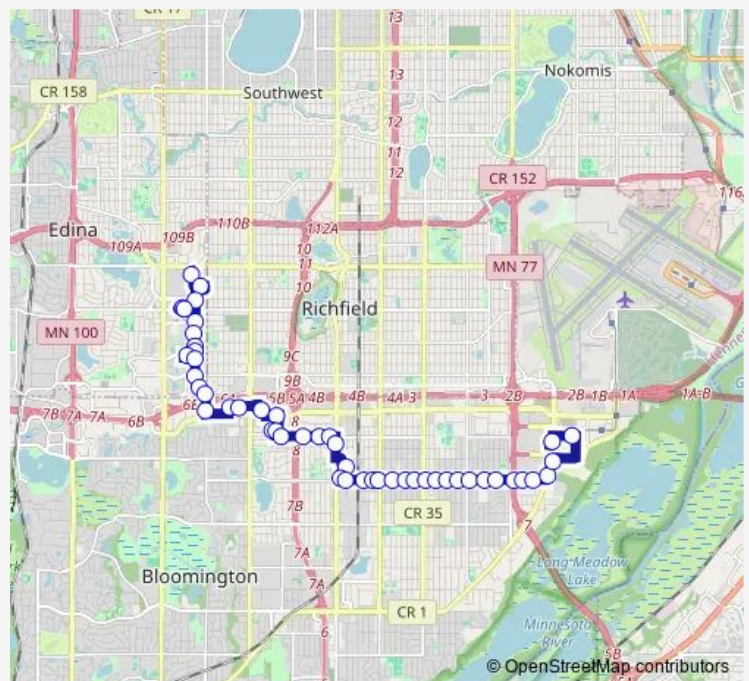

82nd St W & Fremont Ave S

### Route schedule

Southdale Transit Center & Gate B — MOA Transit Station Gate H

Monday 06:05-17:30

Tuesday 06:05-17:30

Wednesday 06:05-17:30

Thursday 06:05-17:30

Friday 06:05-17:30

Saturday —

### Route info

Direction: Southdale Transit Center & Gate B

Stops: 47

Trip Duration: 0 hour 38 min

538

82nd St W & Colfax Ave S

82nd St W & Aldrich Ave S

Lyndale Ave S & 83rd St W

Garfield Ave S & Cub Foods bus loop

Garfield Ave S & 86th St W

86th St W & Harriet Ave S

86th St W & Pillsbury Ave S

86th St W & Blaisdell Ave S

86th St E & Nicollet Ave S

86th St E & Stevens Ave / 2nd Ave

86th St E & Clinton Ave S