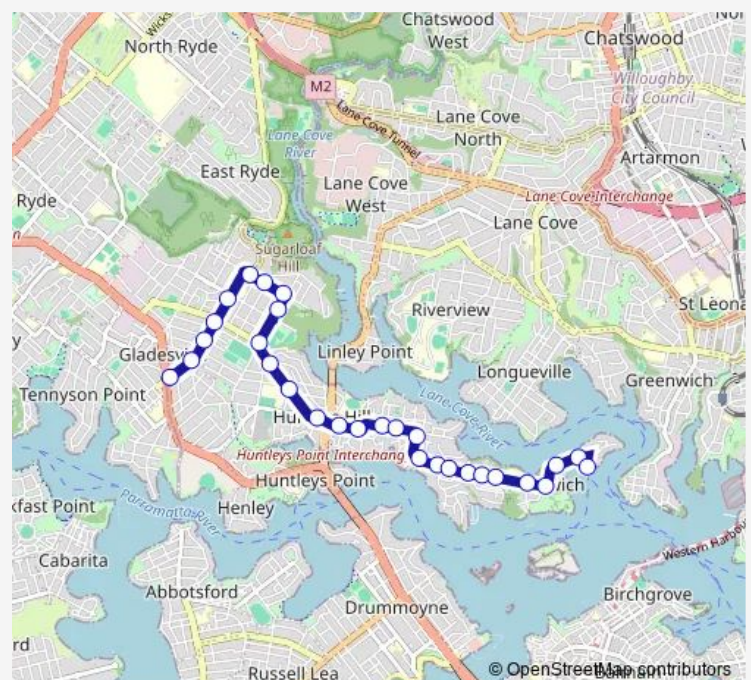

Tuesday 08:26-16:20

Wednesday 08:26-16:20

Thursday 08:26-16:20

Friday 08:50-16:20

Saturday 09:20-13:20

Sunday 09:20-13:20

Route info

Direction: Woolwich Wharf, Valentia St

Stops: 35

Trip Duration: 0 hour 23 min

538 — Woolwich to Gladesville

Park Rd After Princes St

Park Rd At High St

Park Rd Opp Ramleh St

Barons Cres Opp Gaza Av

Barons Cres After Thorn St

Barons Cres Opp Meyers Av

Barons Cres Before Gaza Av

Barons Cres After Park Rd

High St At Pittwater Rd

Boronia Park Public School, Pittwater Rd

Pittwater Rd At Ryde Rd

Pittwater Rd At Aston St

Pittwater Rd At Auburn St

Route info

Direction: Woolwich Wharf, Valentia St

Stops: 30

Trip Duration: 0 hour 18 min

High St At Pittwater Rd

Boronia Park Public School, Pittwater Rd

Pittwater Rd At Ryde Rd

Pittwater Rd At Aston St