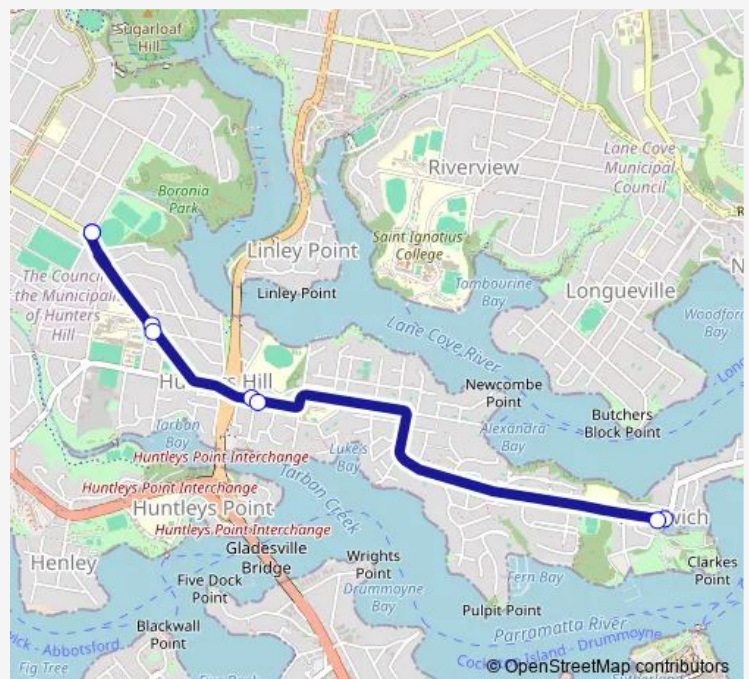

Tuesday 08:26-16:20

Wednesday 08:26-16:20

Thursday 08:26-16:20

Friday 08:26-16:20

Saturday 09:20-13:20

Sunday 09:20-13:20

Route info

Direction: Woolwich Wharf, Valentia St

Stops: 35

Trip Duration: 0 hour 22 min

538 — Woolwich to Gladesville

Park Rd After Princes St

Park Rd At High St

Park Rd Opp Ramleh St

Barons Cres Opp Gaza Av

Barons Cres After Thorn St

Barons Cres Opp Meyers Av

Barons Cres Before Gaza Av

Barons Cres After Park Rd

High St At Pittwater Rd

Boronia Park Public School, Pittwater Rd

Pittwater Rd At Ryde Rd

Pittwater Rd At Aston St

Pittwater Rd At Auburn St

Route info

Direction: Woolwich Wharf, Valentia St

Stops: 30

Trip Duration: 0 hour 16 min

High St At Pittwater Rd

Boronia Park Public School, Pittwater Rd

Pittwater Rd At Ryde Rd

Pittwater Rd At Aston St