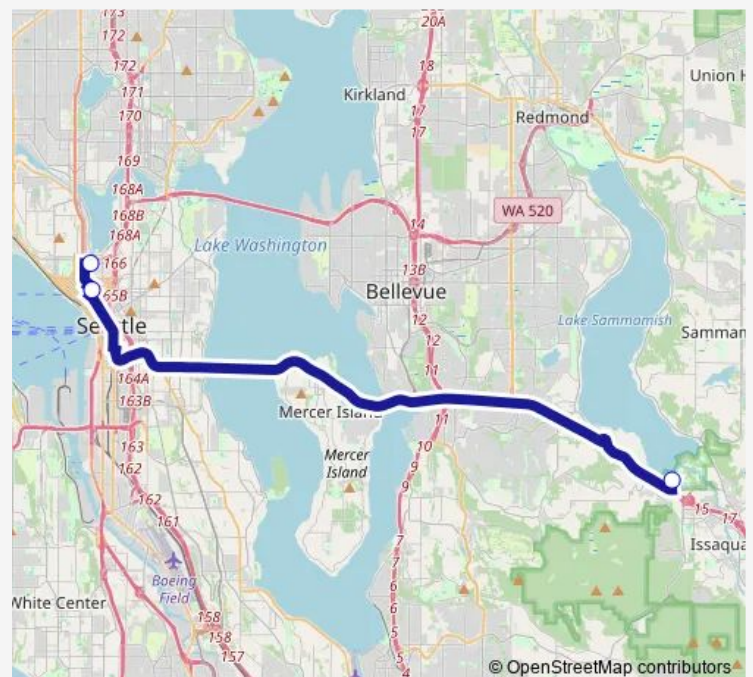

### Direction

SLU - Sammamish State Park — Brazil

3 stops

[Open route schedule](#)

SLU - Sammamish State Park

Doppler

Brazil

### Route schedule

SLU - Sammamish State Park — Brazil

Monday	06:10-09:00
Tuesday	06:10-09:00
Wednesday	06:10-09:00
Thursday	06:10-09:00
Friday	06:10-09:00
Saturday	—
Sunday	—

### Route info

Direction: SLU - Sammamish State Park

Stops: 3

Trip Duration: 0 hour 42 min

■ (SLU) Sammamish AM

(SLU) Sammamish AM Bus time schedules and route maps are available in an offline PDF at [busmaps.com](https://busmaps.com). Use the [busmaps.com](https://busmaps.com) website to see live bus times, train schedule or subway schedule, and step-by-step directions for all public transit in