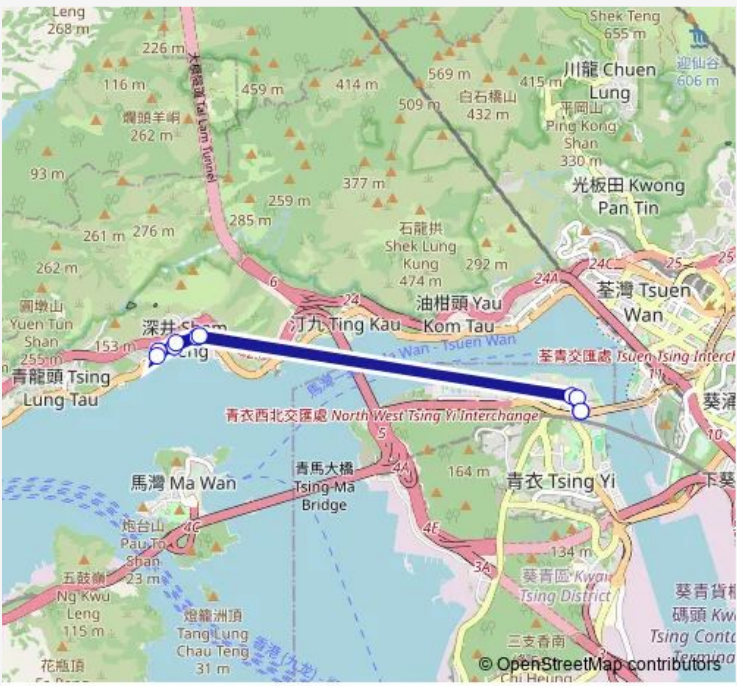

**Bus 308M Tsing Yi Station - SEA Crest Villa (Circular)**

[Go to website](#)

**Direction**  
 TSING YI STATION|TSING YI STATION GMB TERMINUS — TSING YI STATION|TSING YI STATION GMB TERMINUS  
 10 stops  
[Open route schedule](#)

**Route info**  
 Direction: TSING YI STATION|TSING YI STATION GMB TERMINUS  
 Stops: 10  
 Trip Duration: 0 hour 28 min